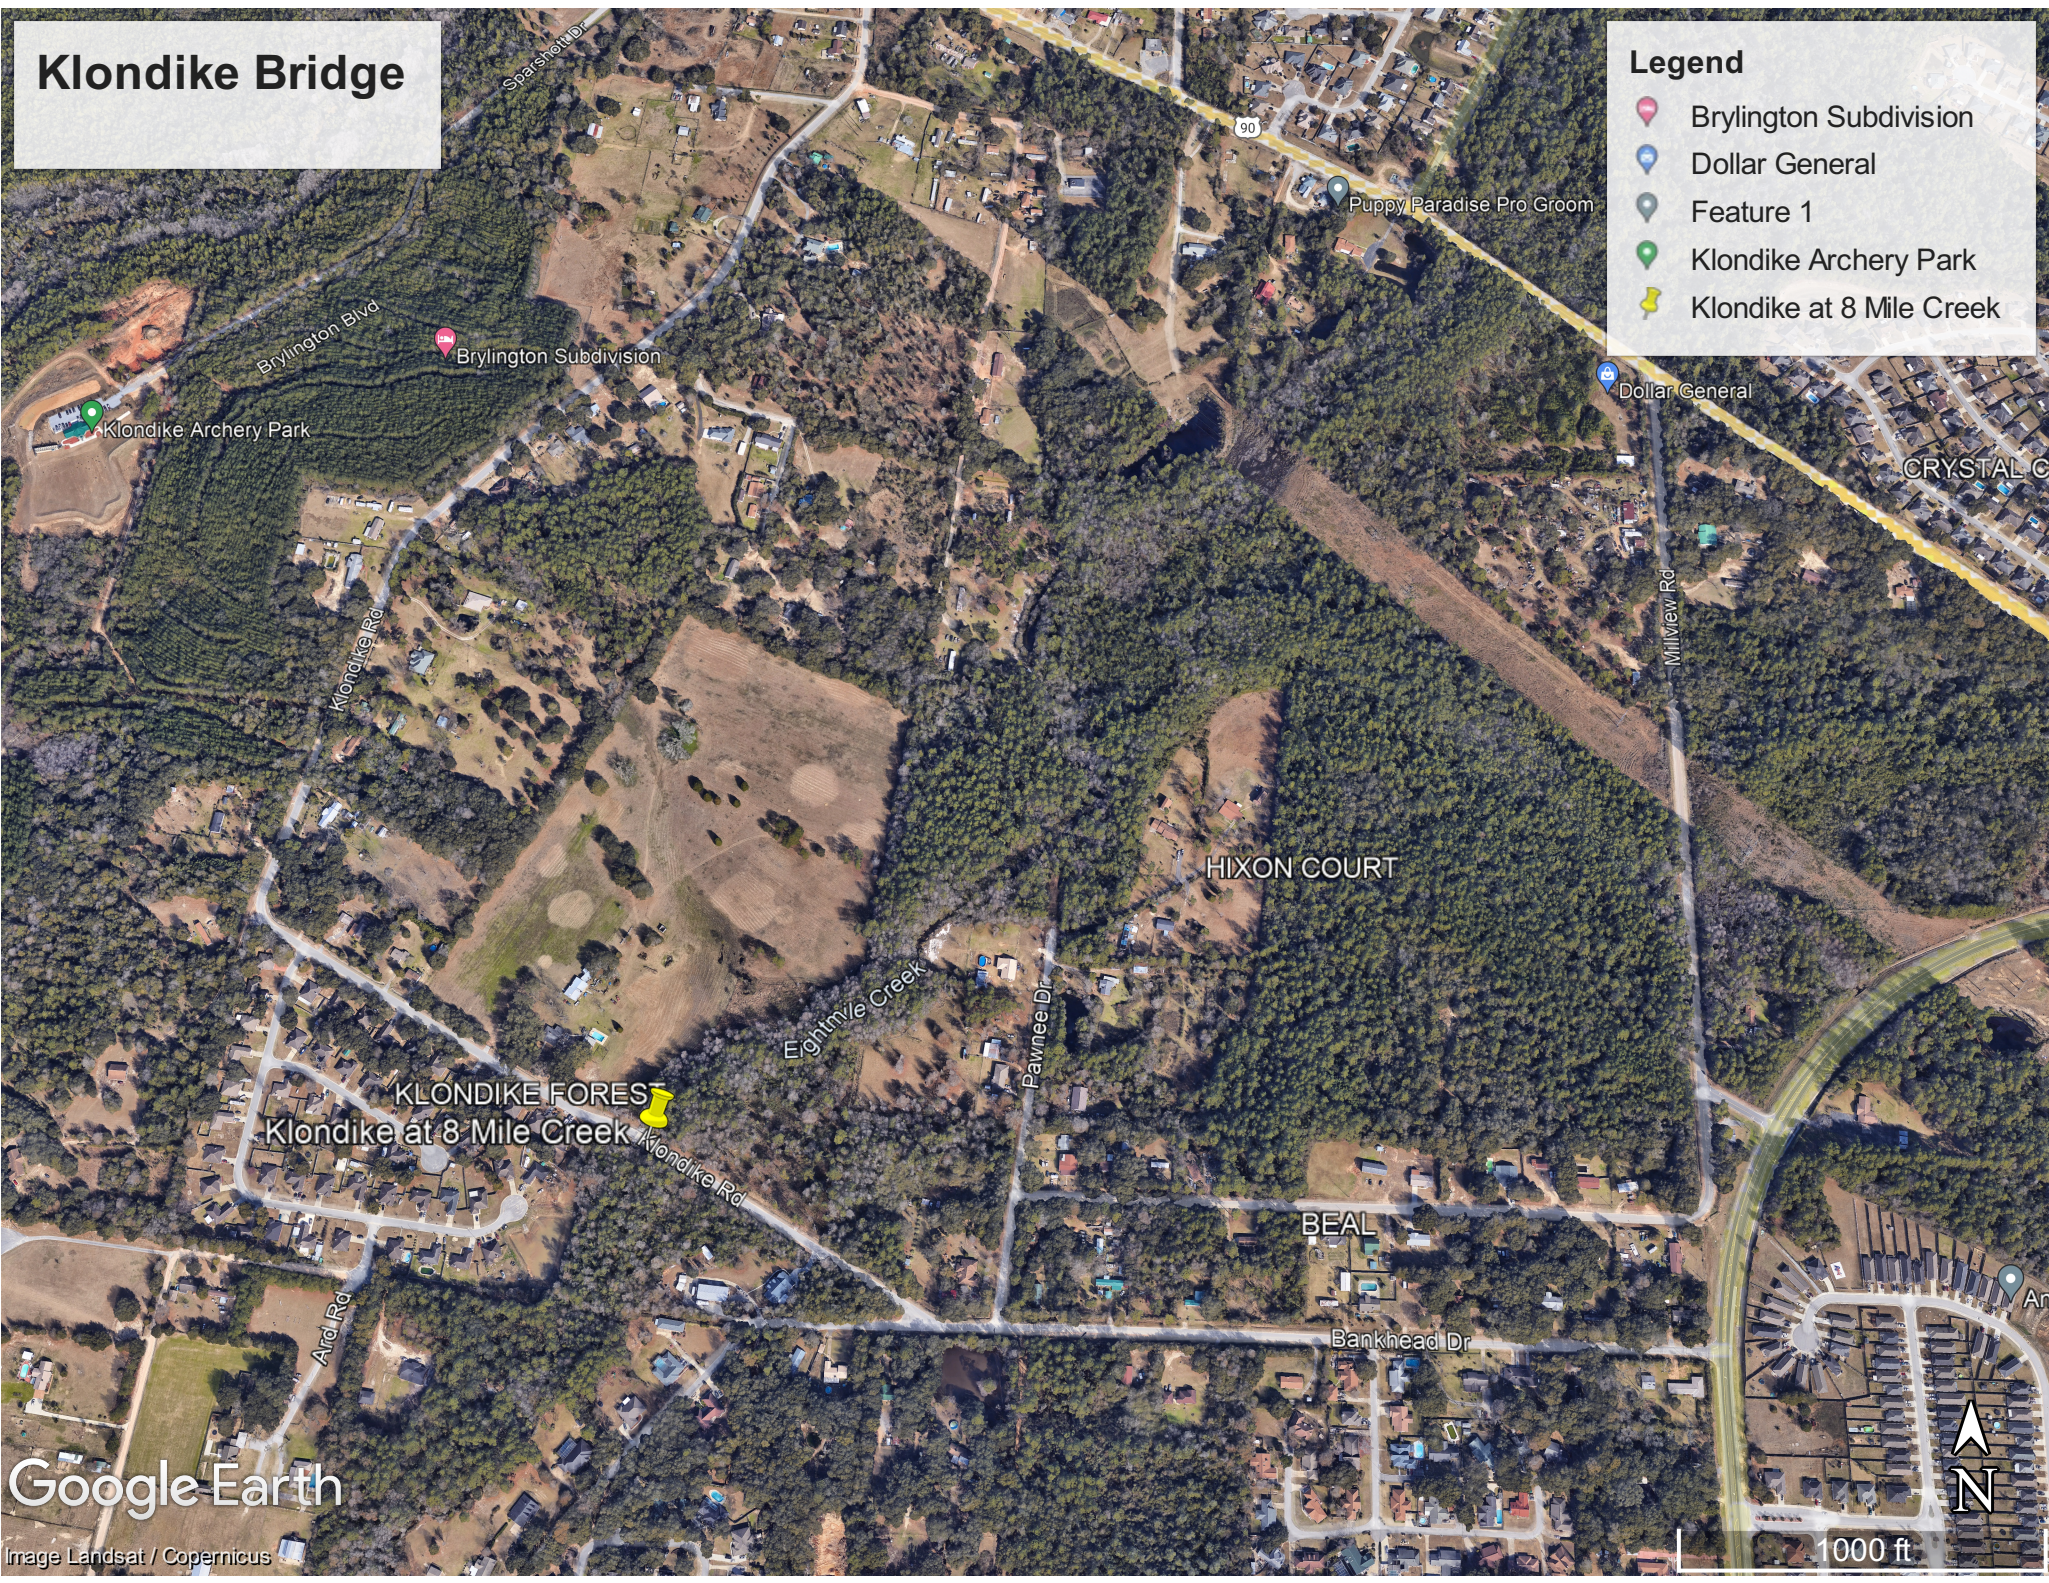

# Klondike Bridge

### Legend

-  Brylington Subdivision
-  Dollar General
-  Feature 1
-  Klondike Archery Park
-  Klondike at 8 Mile Creek

Google Earth

Image Landsat / Copernicus

1000 ft