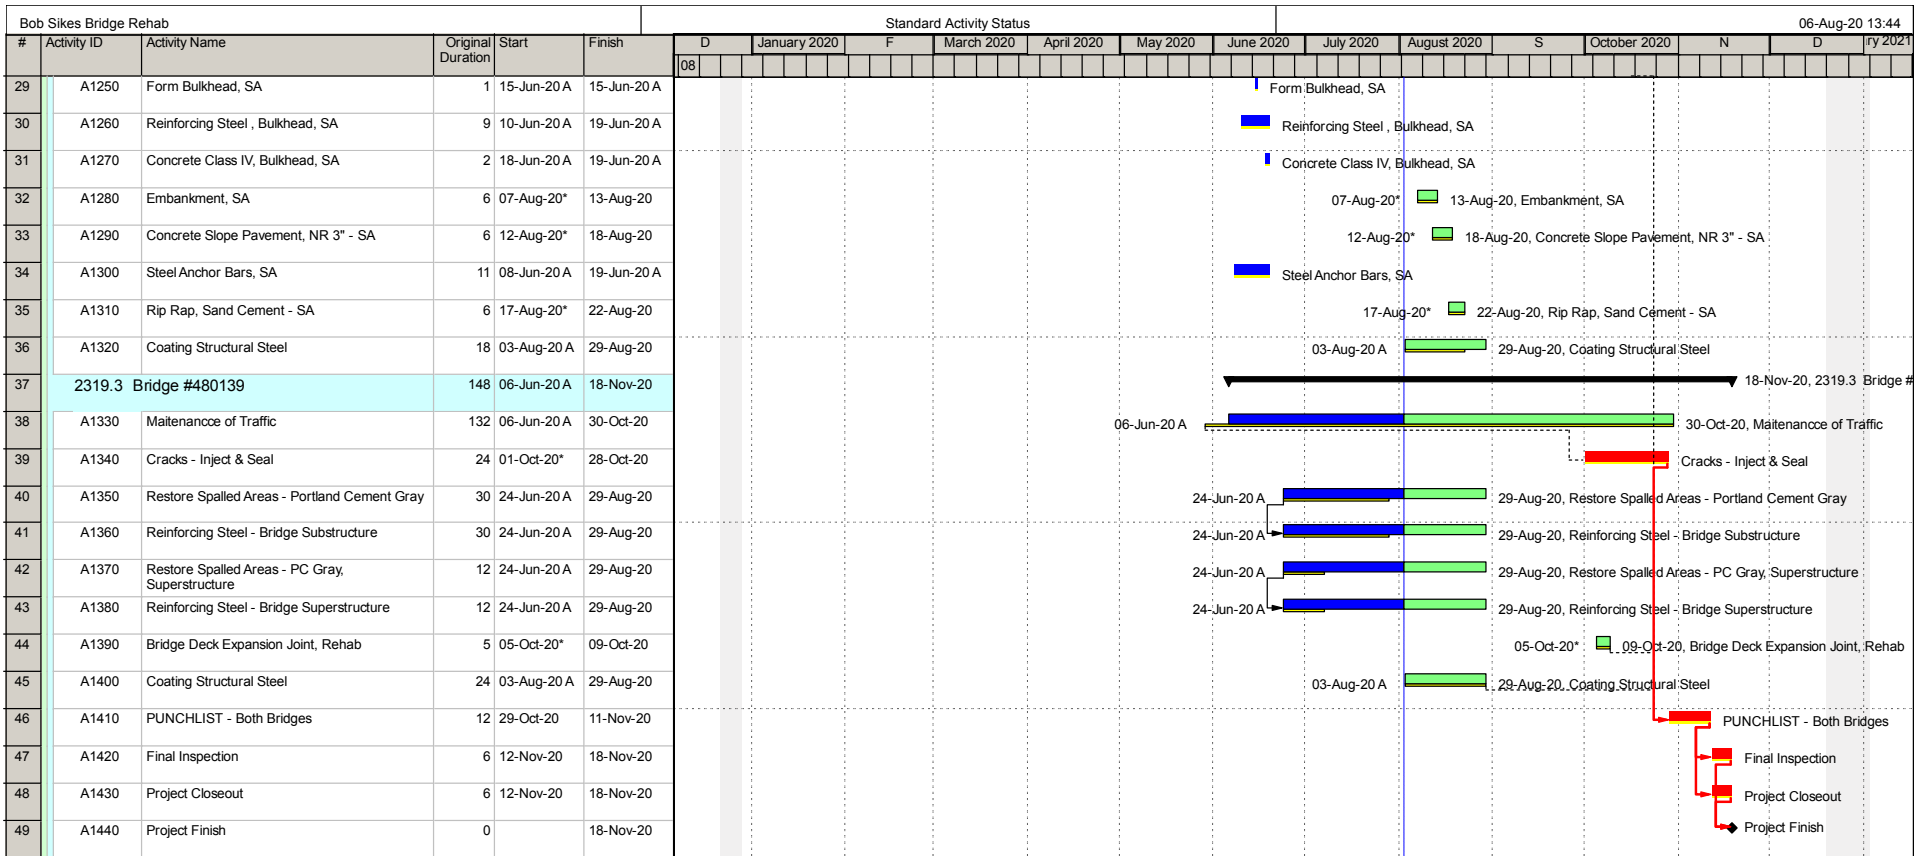

■ Project Baseline Bar ■ Remaining Work ◆ Milestone
■ Actual Work ■ Critical Remaining Work ▶ Summary

— Project Baseline Bar
 — Remaining Work
 — Critical Remaining Work
 ◆ Milestone
 ▼ Summary