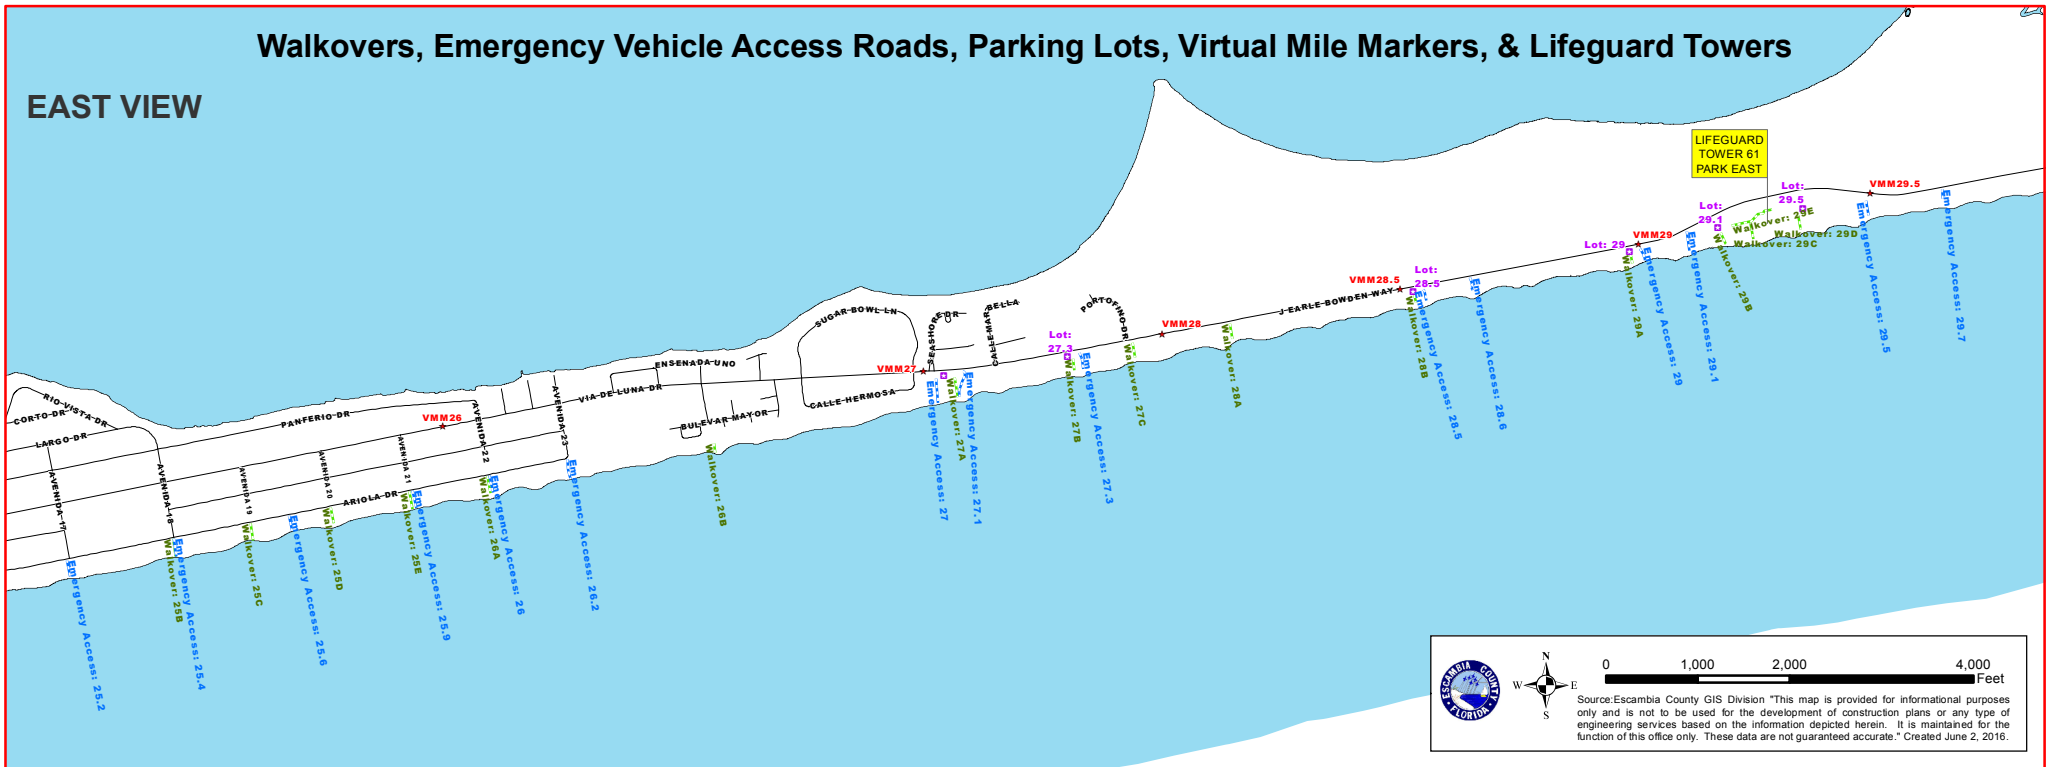

**WEST VIEW**

**Santa Rosa Island**

**Legend**

- ★ PENSACOLA BEACH PARKING LOTS
- ★ VIRTUAL MILE MARKERS
- ▬ EMERGENCY VEHICLE ACCESS
- ▬ BEACH WALKOVERS

**EAST VIEW**

**Walkovers, Emergency Vehicle Access Roads, Parking Lots, Virtual Mile Markers, & Lifeguard Towers**

0 1,000 2,000 4,000 Feet

Source: Escambia County GIS Division "This map is provided for informational purposes only and is not to be used for the development of construction plans or any type of engineering services based on the information depicted herein. It is maintained for the function of this office only. These data are not guaranteed accurate." Created June 2, 2016.