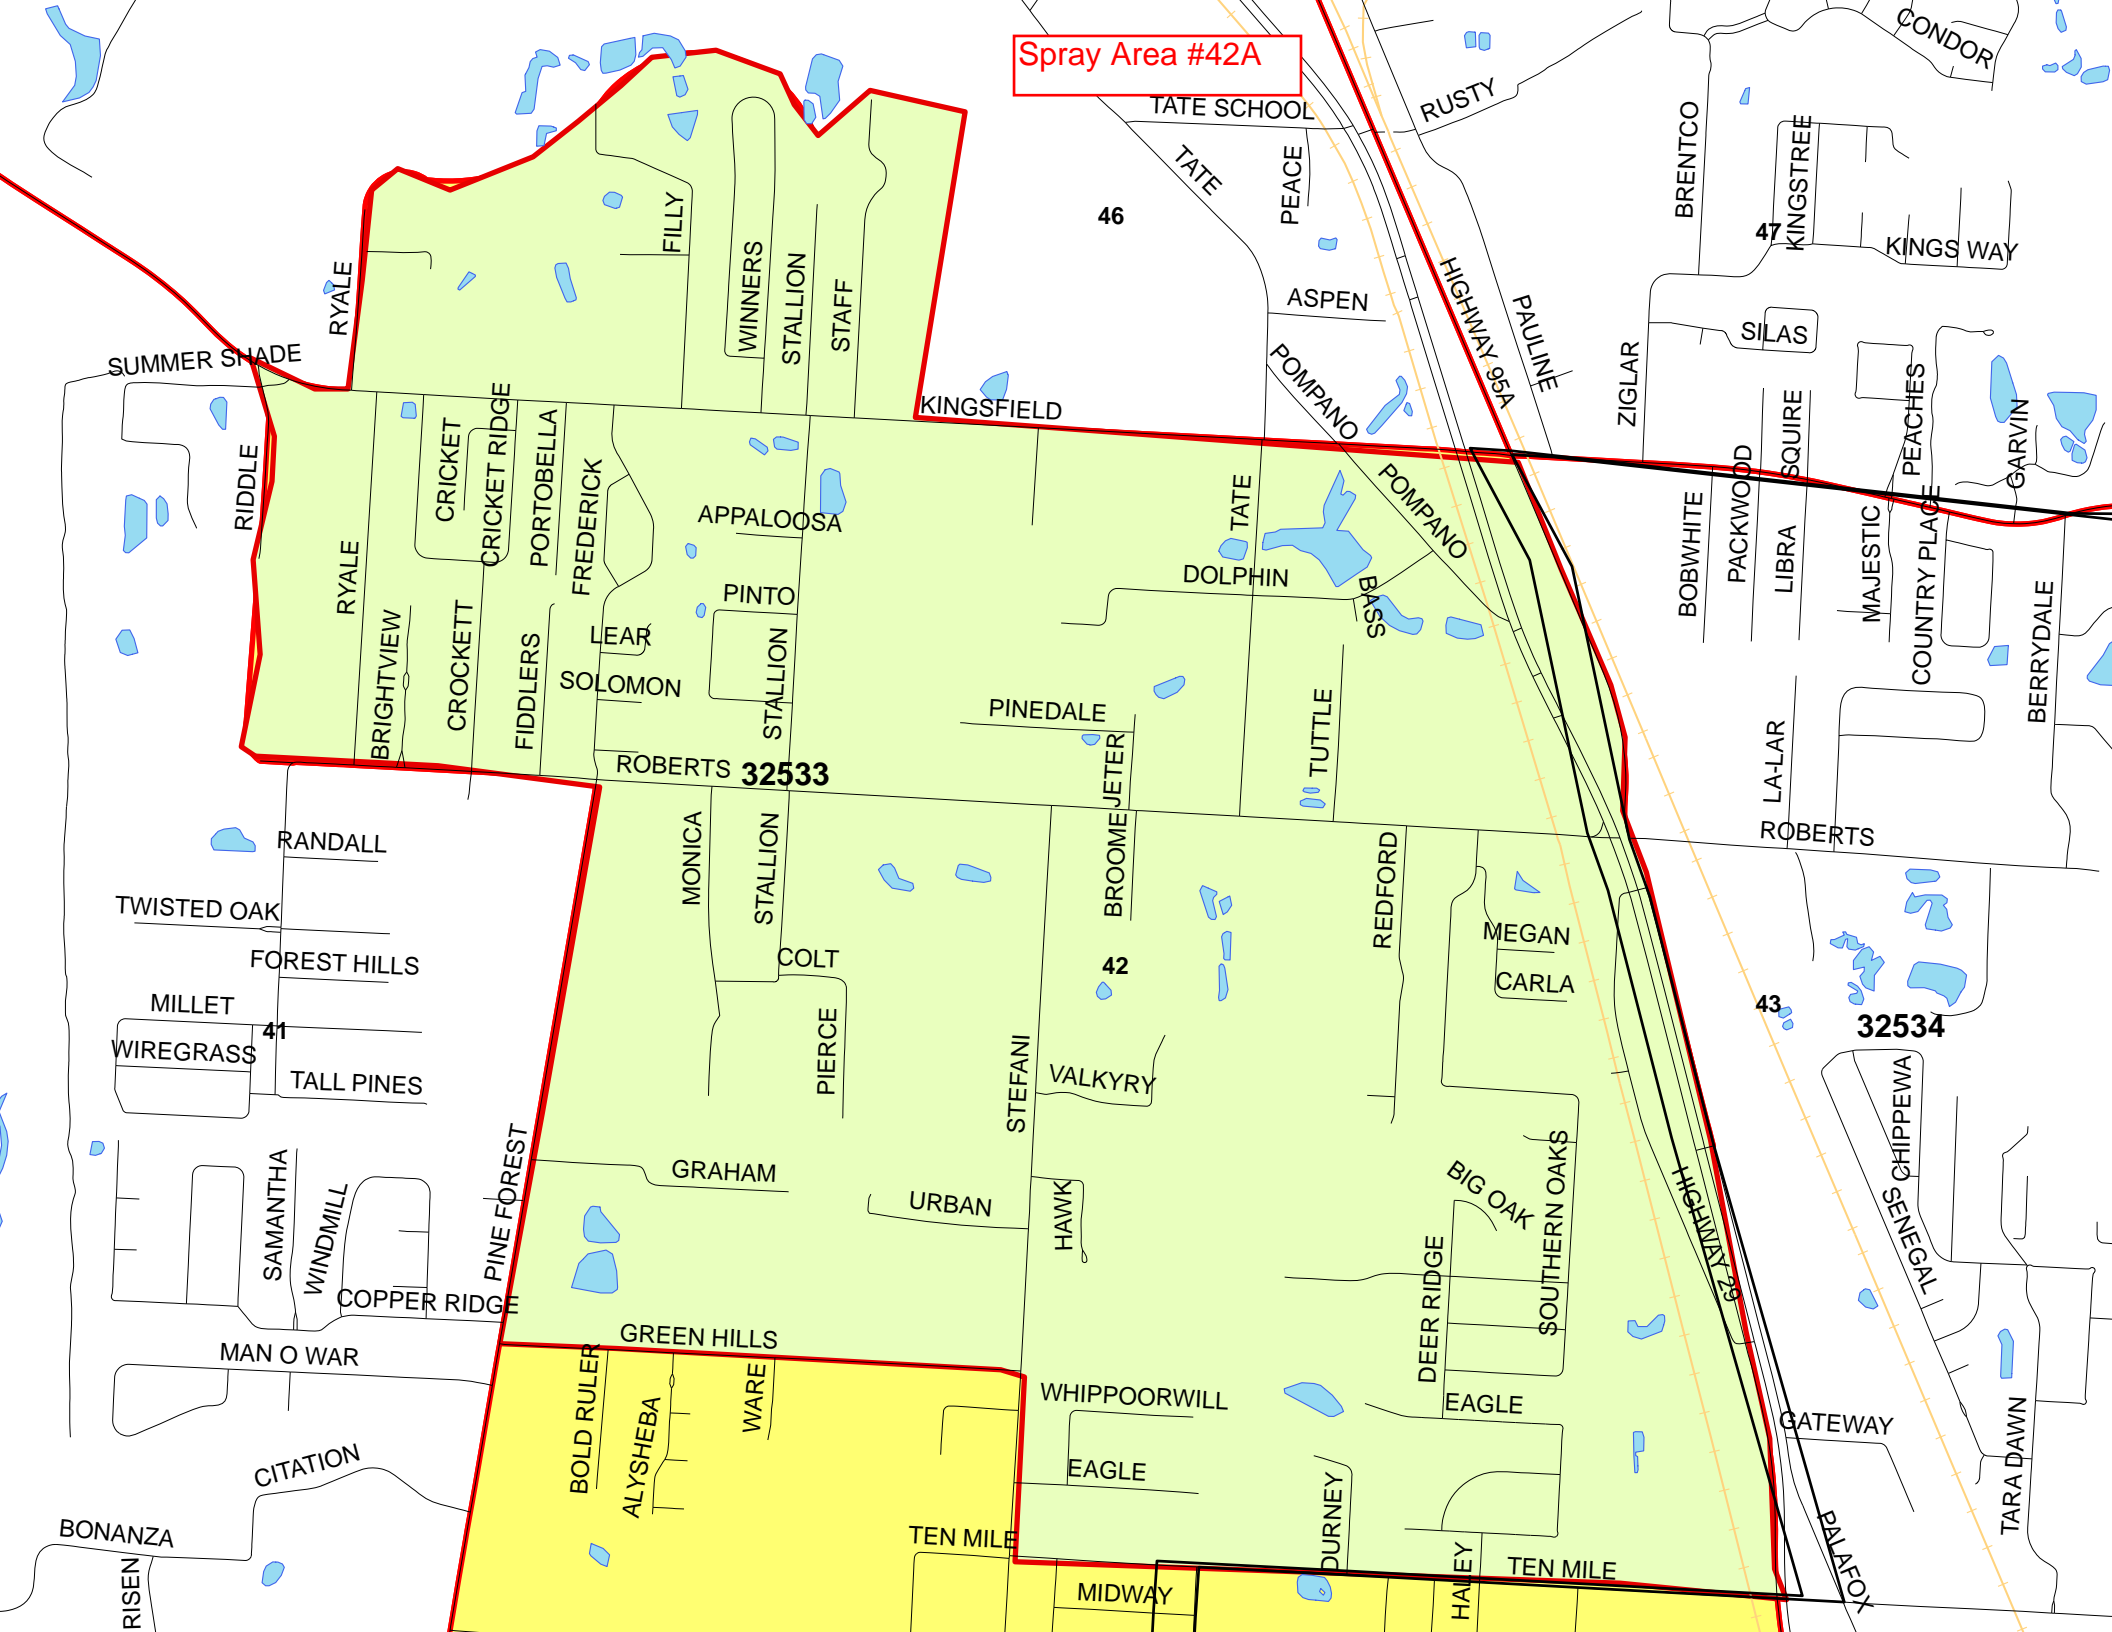

Spray Area #42A

46

42

41

43

ROBERTS 32533

32534

BONANZA

TEN MILE

MIDWAY

TEN MILE

GATEWAY

TARA DAWN

CHIPPENAW
GENEGAL

43

MEGAN
CARLA