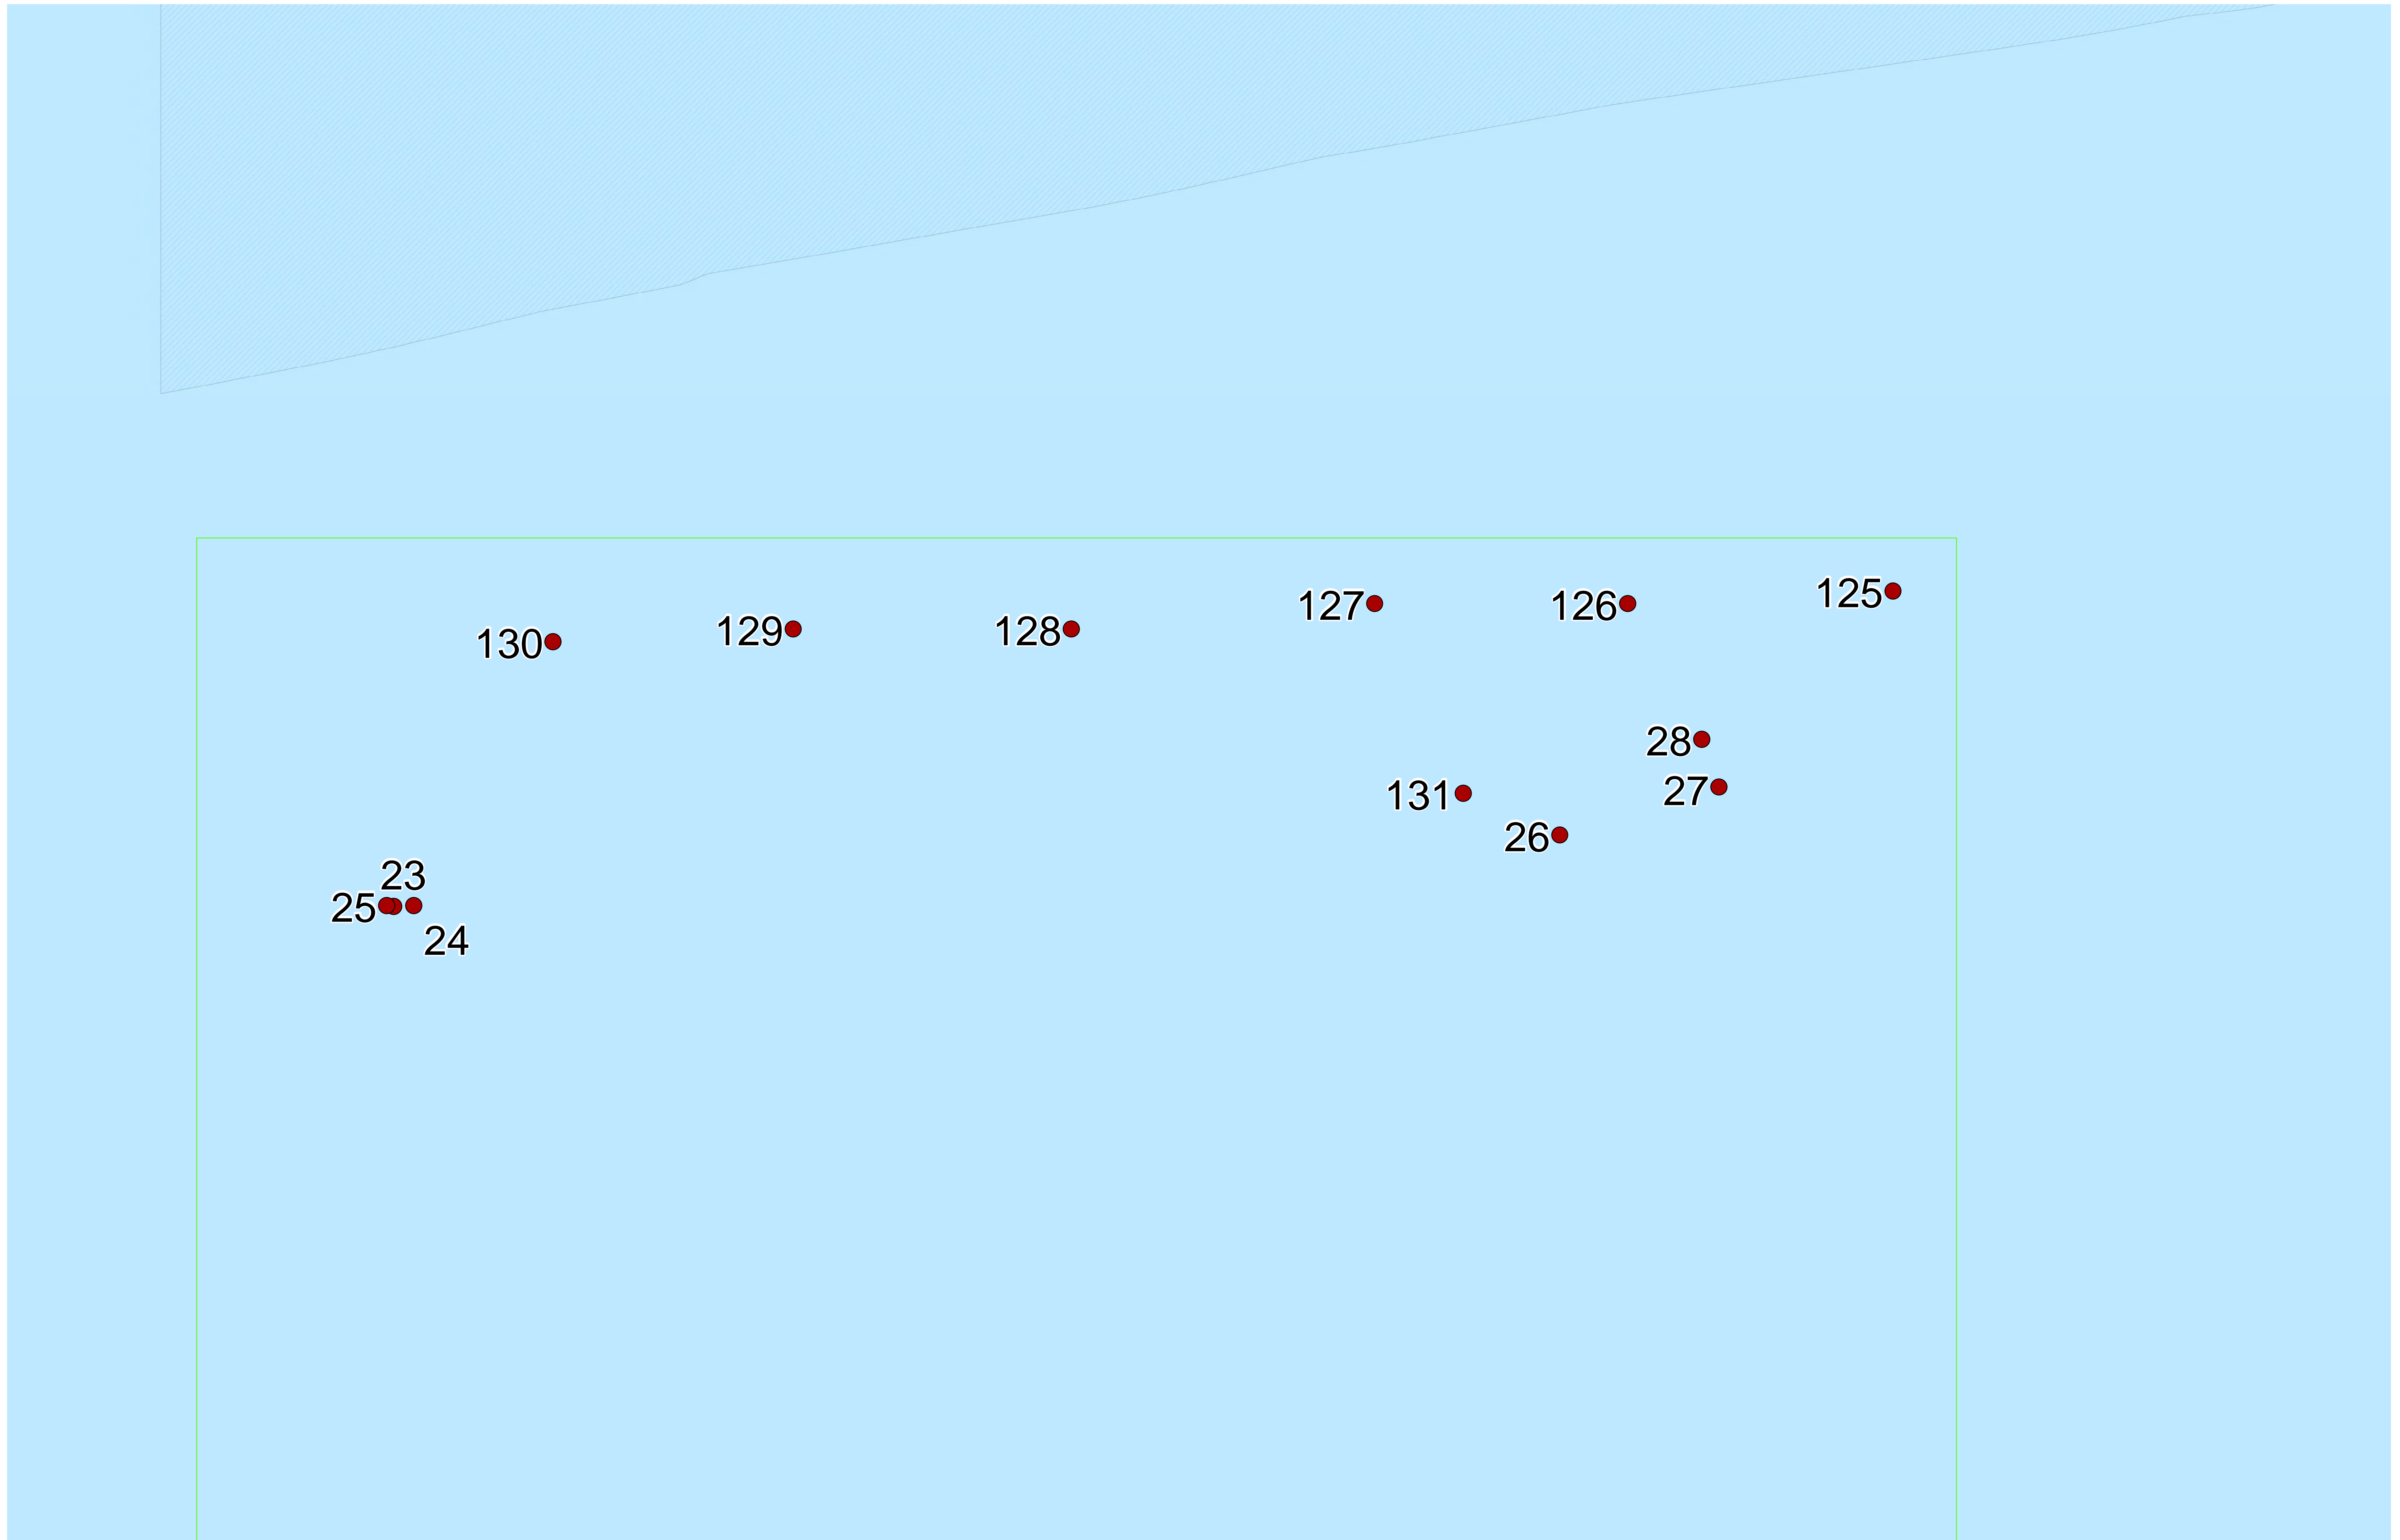

Escambia County Artificial Reef Program - View C

Legend

- Artificial Reefs
- West LAARS
- ▨ Florida 9 Nautical Mile Limit

Marine Resources Division Disclaimer

This map was prepared by the Escambia County Marine Resources Division and is provided for information purposes only. It is not to be used for development of construction plans or any type of engineering services based on the information depicted herein. It is maintained for the function of this office only. It is not intended for conveyance, nor is it a survey. The data is not guaranteed accurate or suitable for any use other than that for which it was gathered.