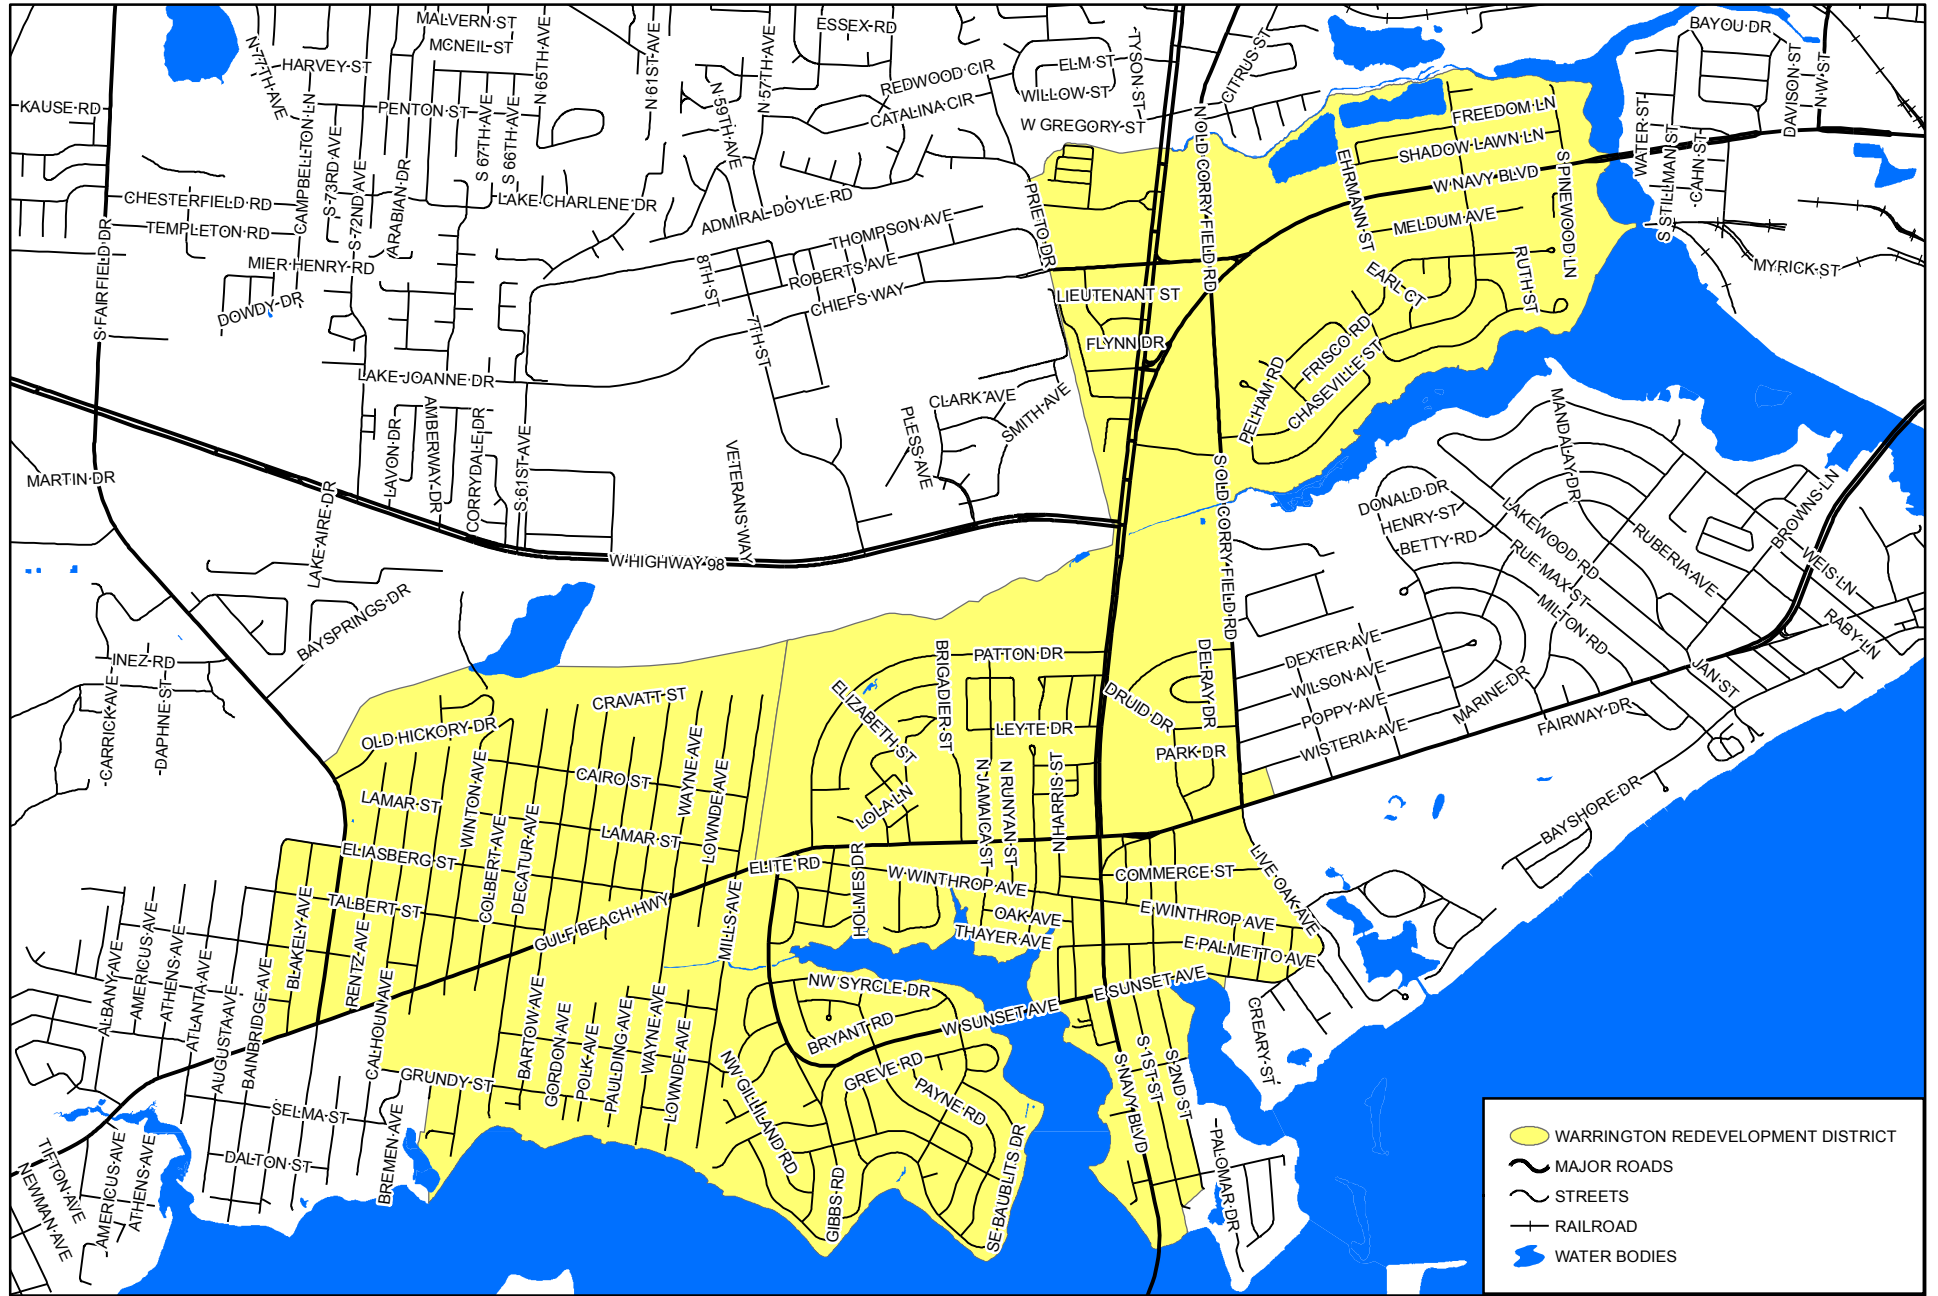

WARRINGTON REDEVELOPMENT DISTRICT

- WARRINGTON REDEVELOPMENT DISTRICT
- MAJOR ROADS
- STREETS
- | RAILROAD
- WATER BODIES