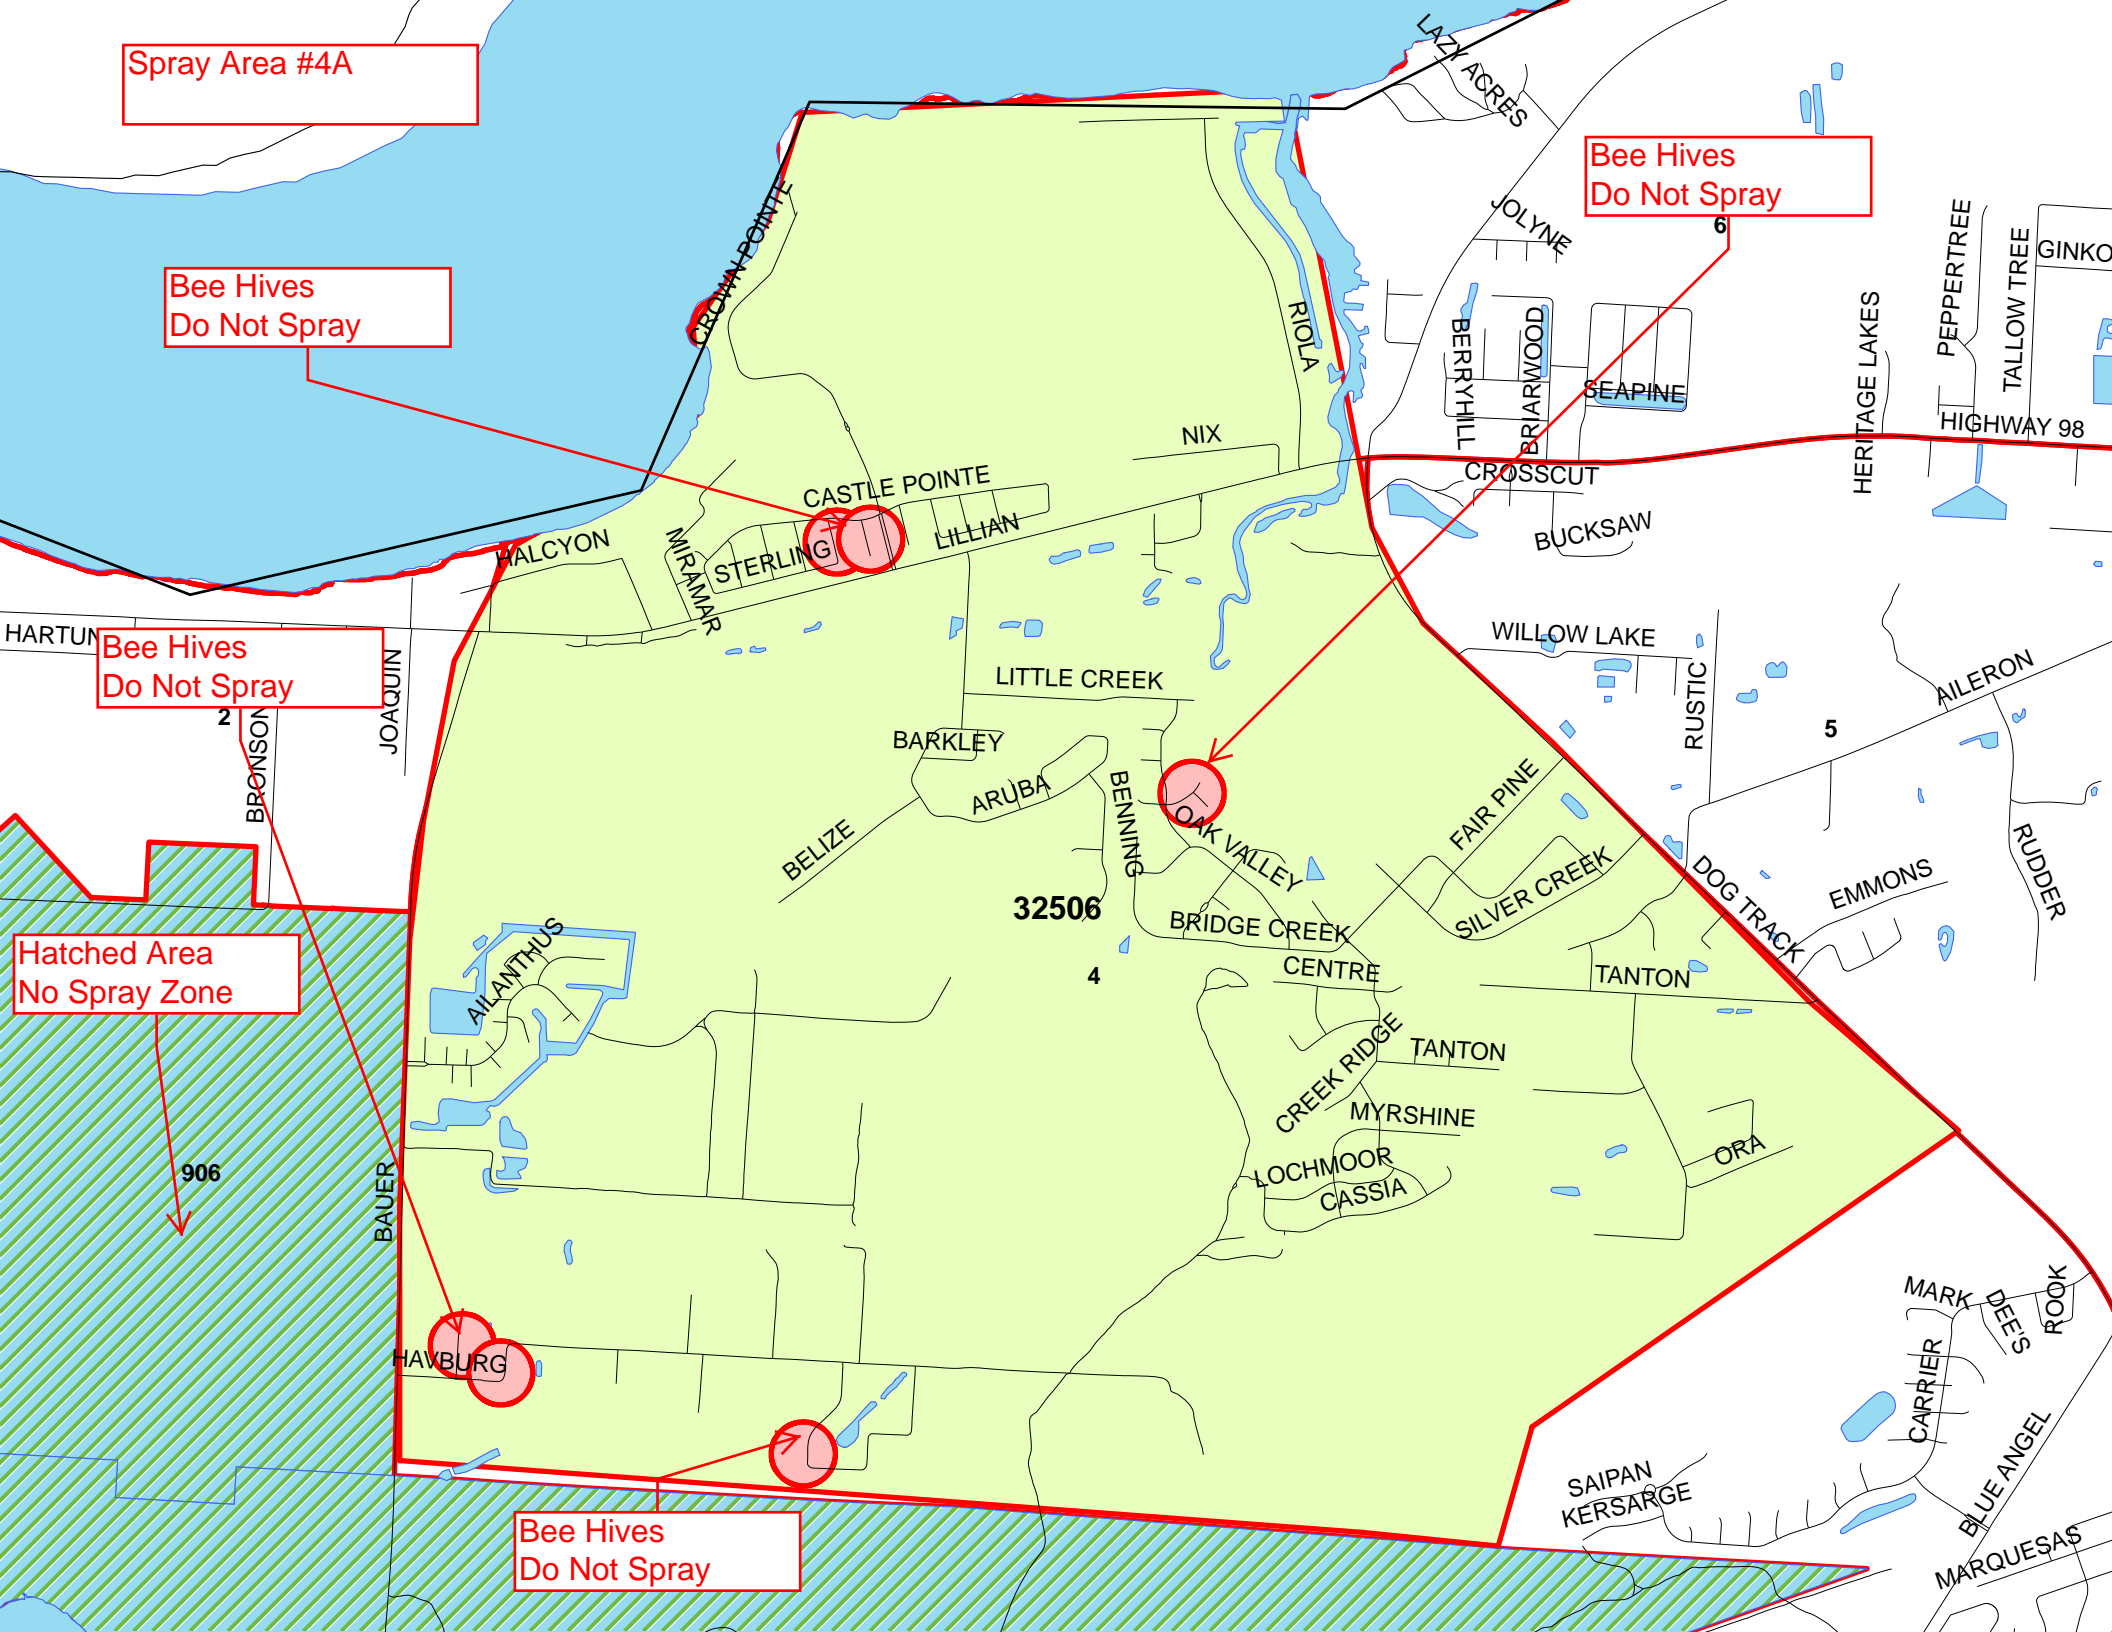

Spray Area #4A

Bee Hives  
Do Not Spray

Bee Hives  
Do Not Spray

Bee Hives  
Do Not Spray

Hatched Area  
No Spray Zone

Bee Hives  
Do Not Spray

2

4

BAUER

HALCYON

MIRAMAR

STERLING

LILLIAN

CASTLE POINTE

NIX

LITTLE CREEK

RUSTIC

FAIR PINE

SILVER CREEK

TANTON

TANTON

DOG TRACK

EMMONS

AILERON

BERRYHILL

BRIARWOOD

SEAPINE

HERITAGE LAKES

PEPPERTREE

TALLOW TREE

GINKO

LAZY ACRES