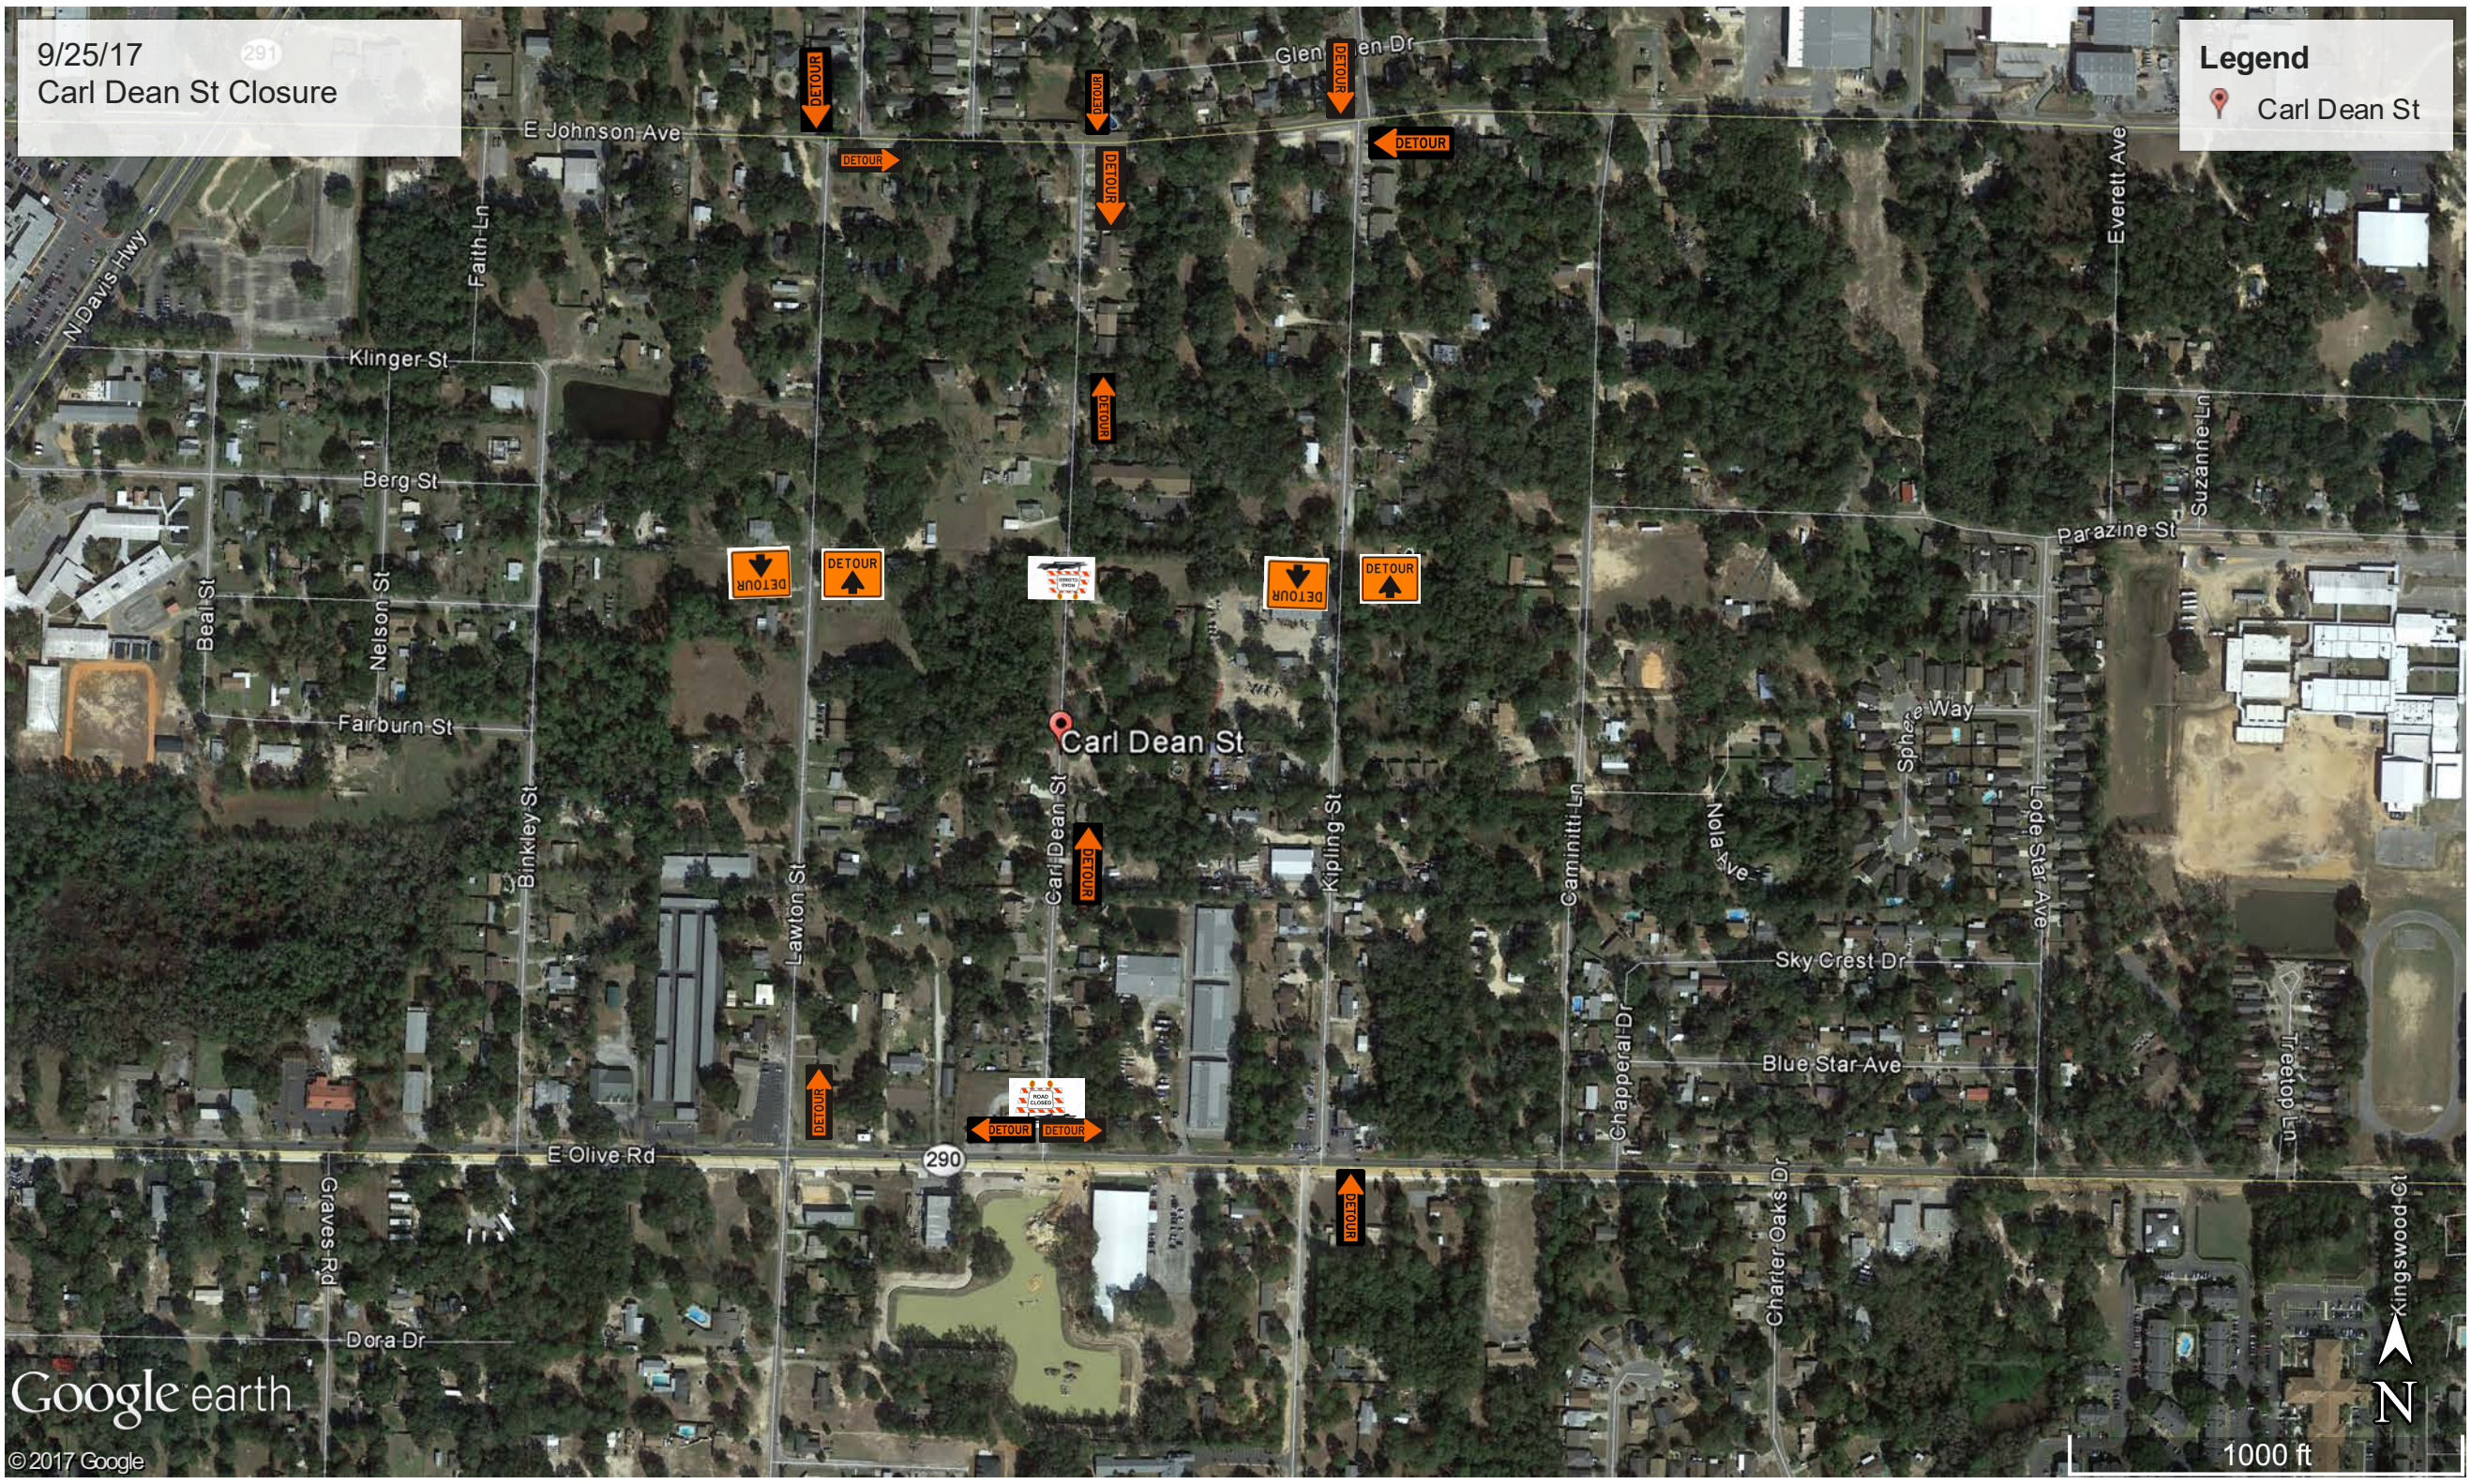

9/25/17
Carl Dean St Closure

291

Legend

 Carl Dean St

Google earth

© 2017 Google

1000 ft