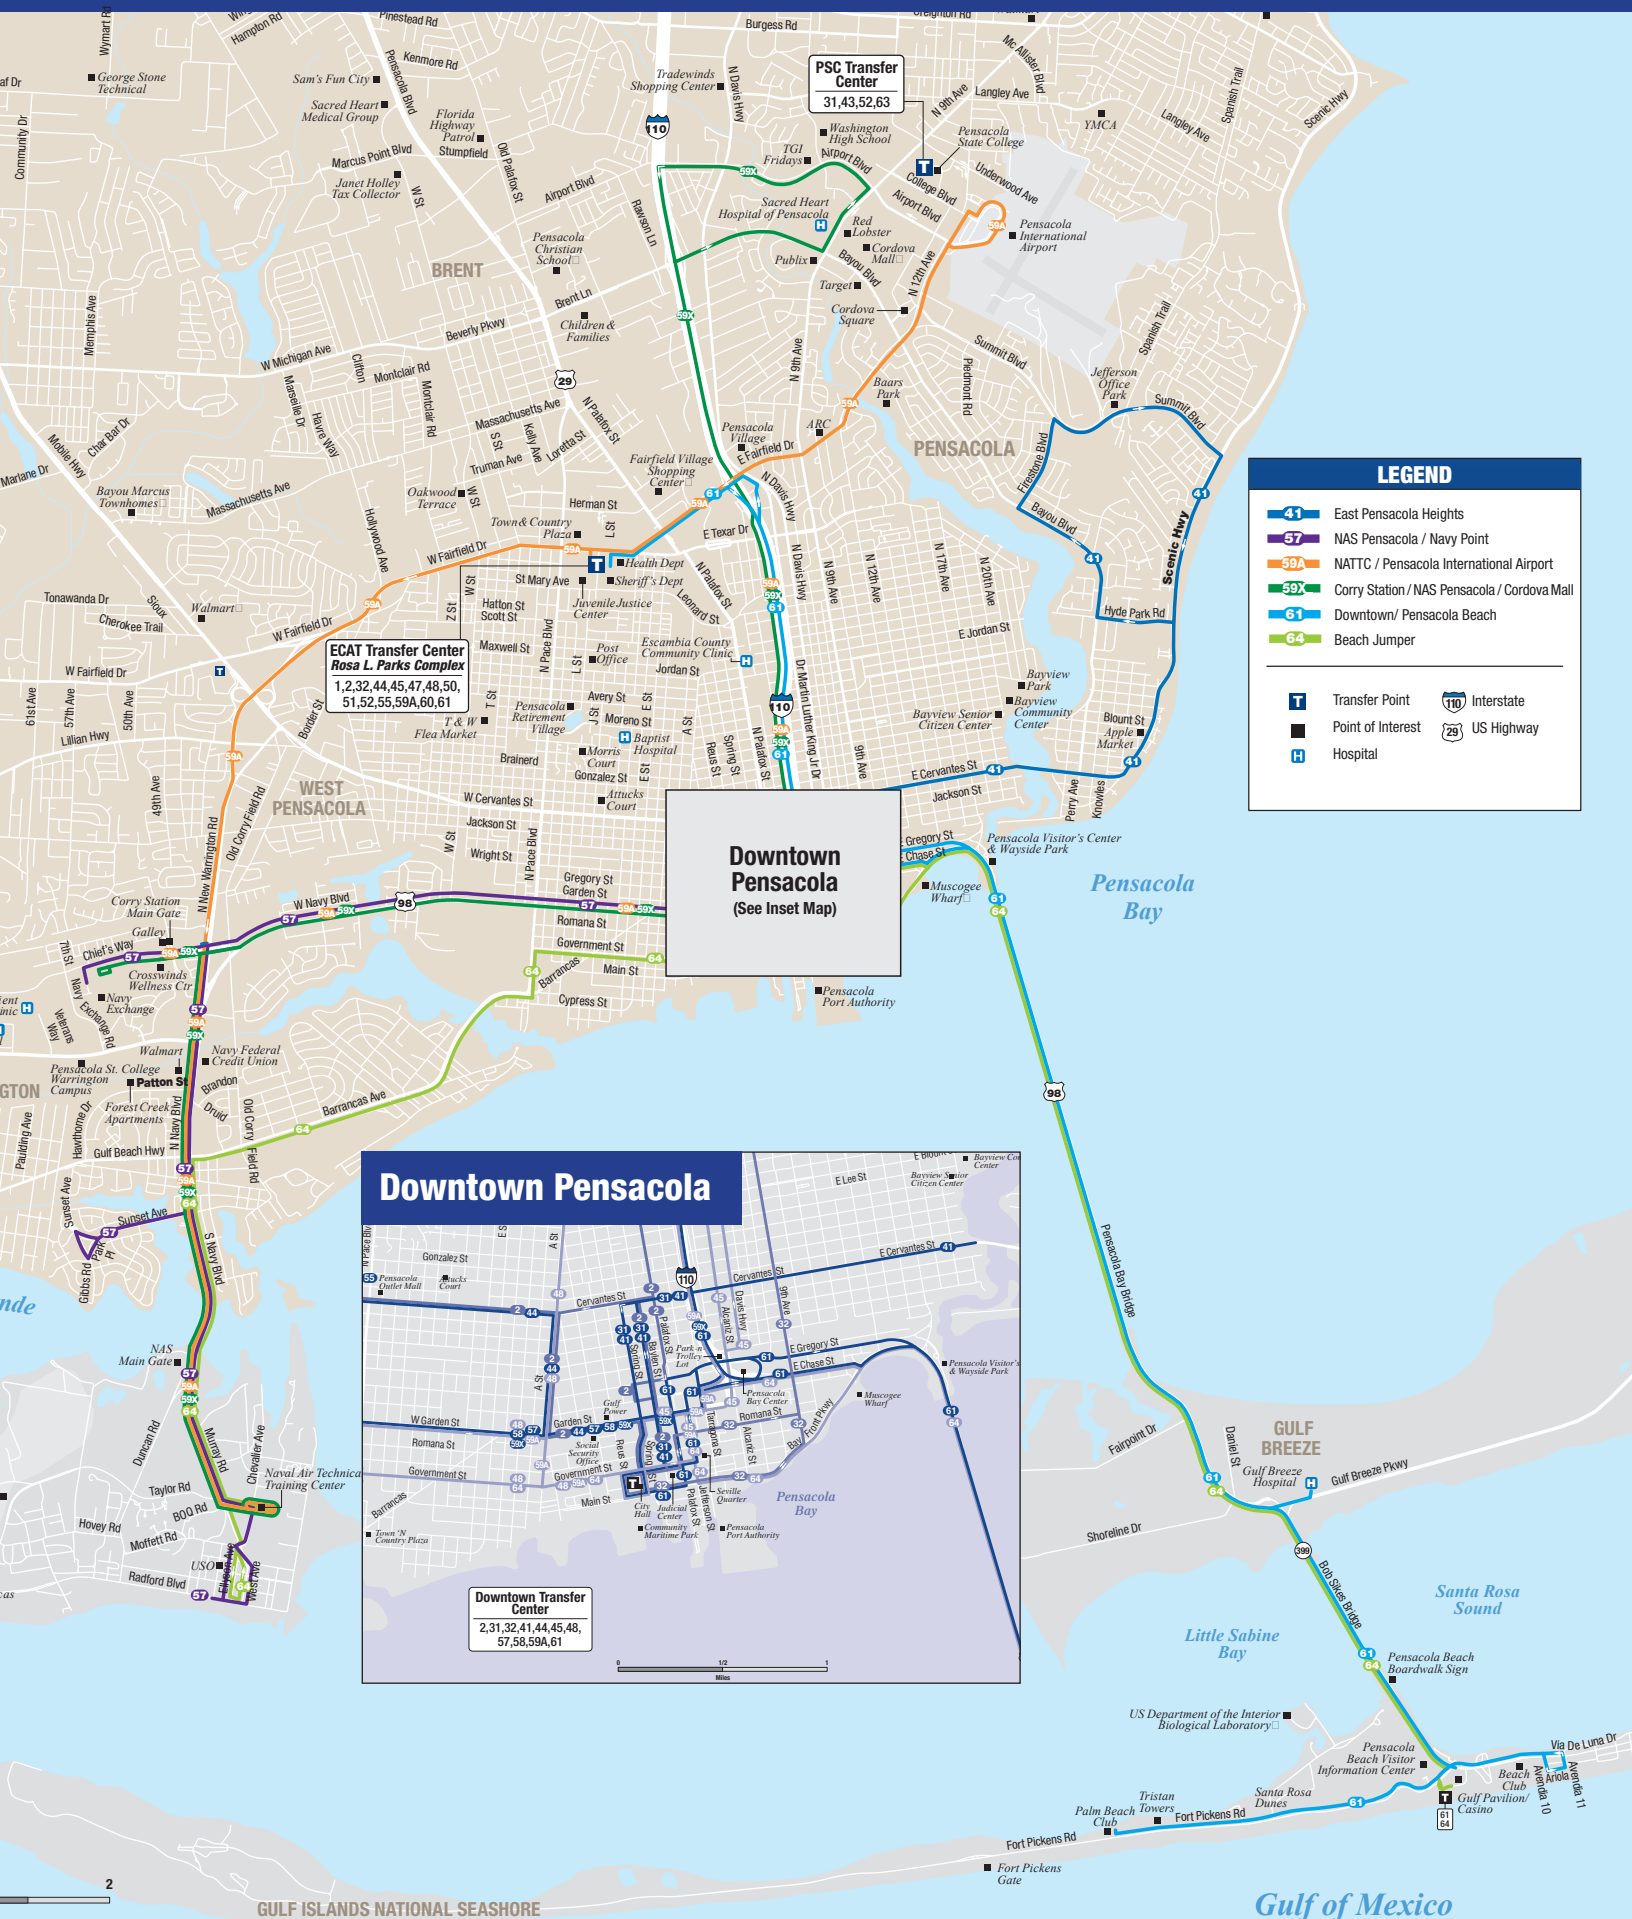

Current Routes 41, 57, 59A, 59X, 61 and 64

PSC Transfer Center
31.43,52,63

ECAT Transfer Center
Rosa L. Parks Complex
1,2,32,44,45,47,48,50,
51,52,55,59A,60,61

Downtown Pensacola
(See Inset Map)