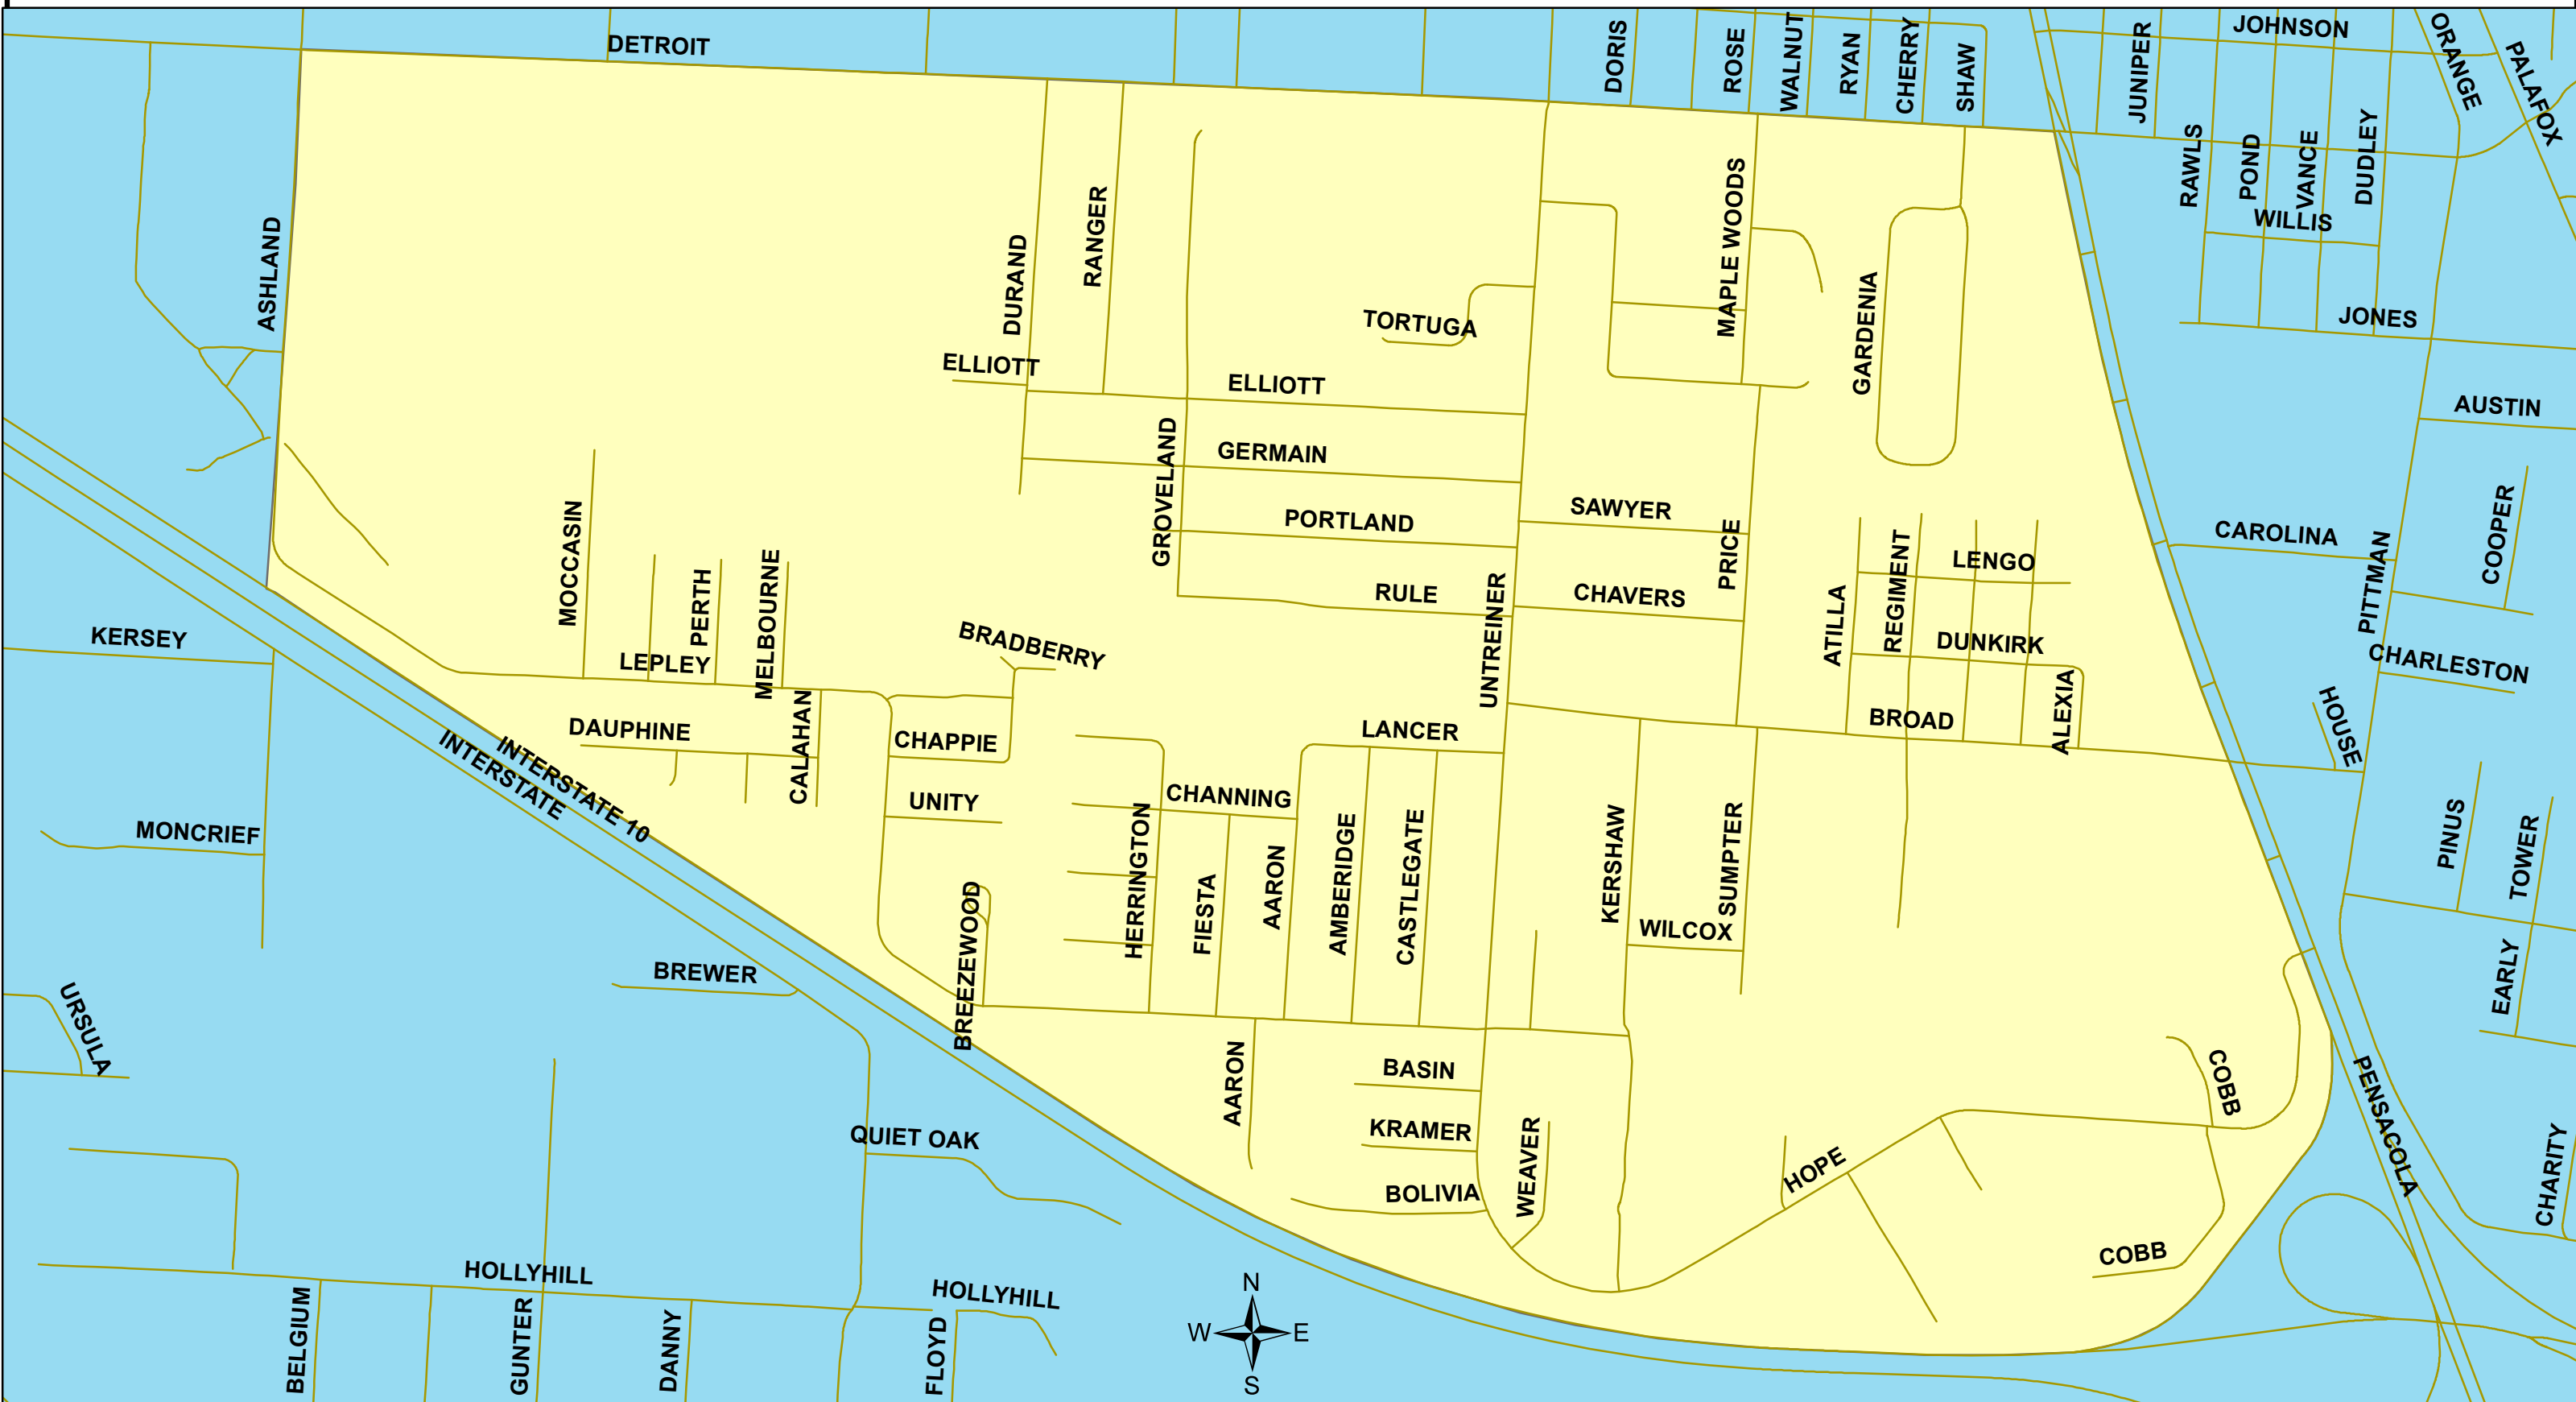

# Lincoln Park Safe Neighborhood Cleanup

"This map/data was prepared by the Escambia County CRA and is provided for information purposes only. It is not to be used for development of construction plans or any type of engineering services based on the information depicted herein and is maintained for the function of this office only. It is not intended for conveyance, nor is it a survey. The data is not guaranteed accurate or suitable for any use other than that for which it was gathered." 11/1/2016