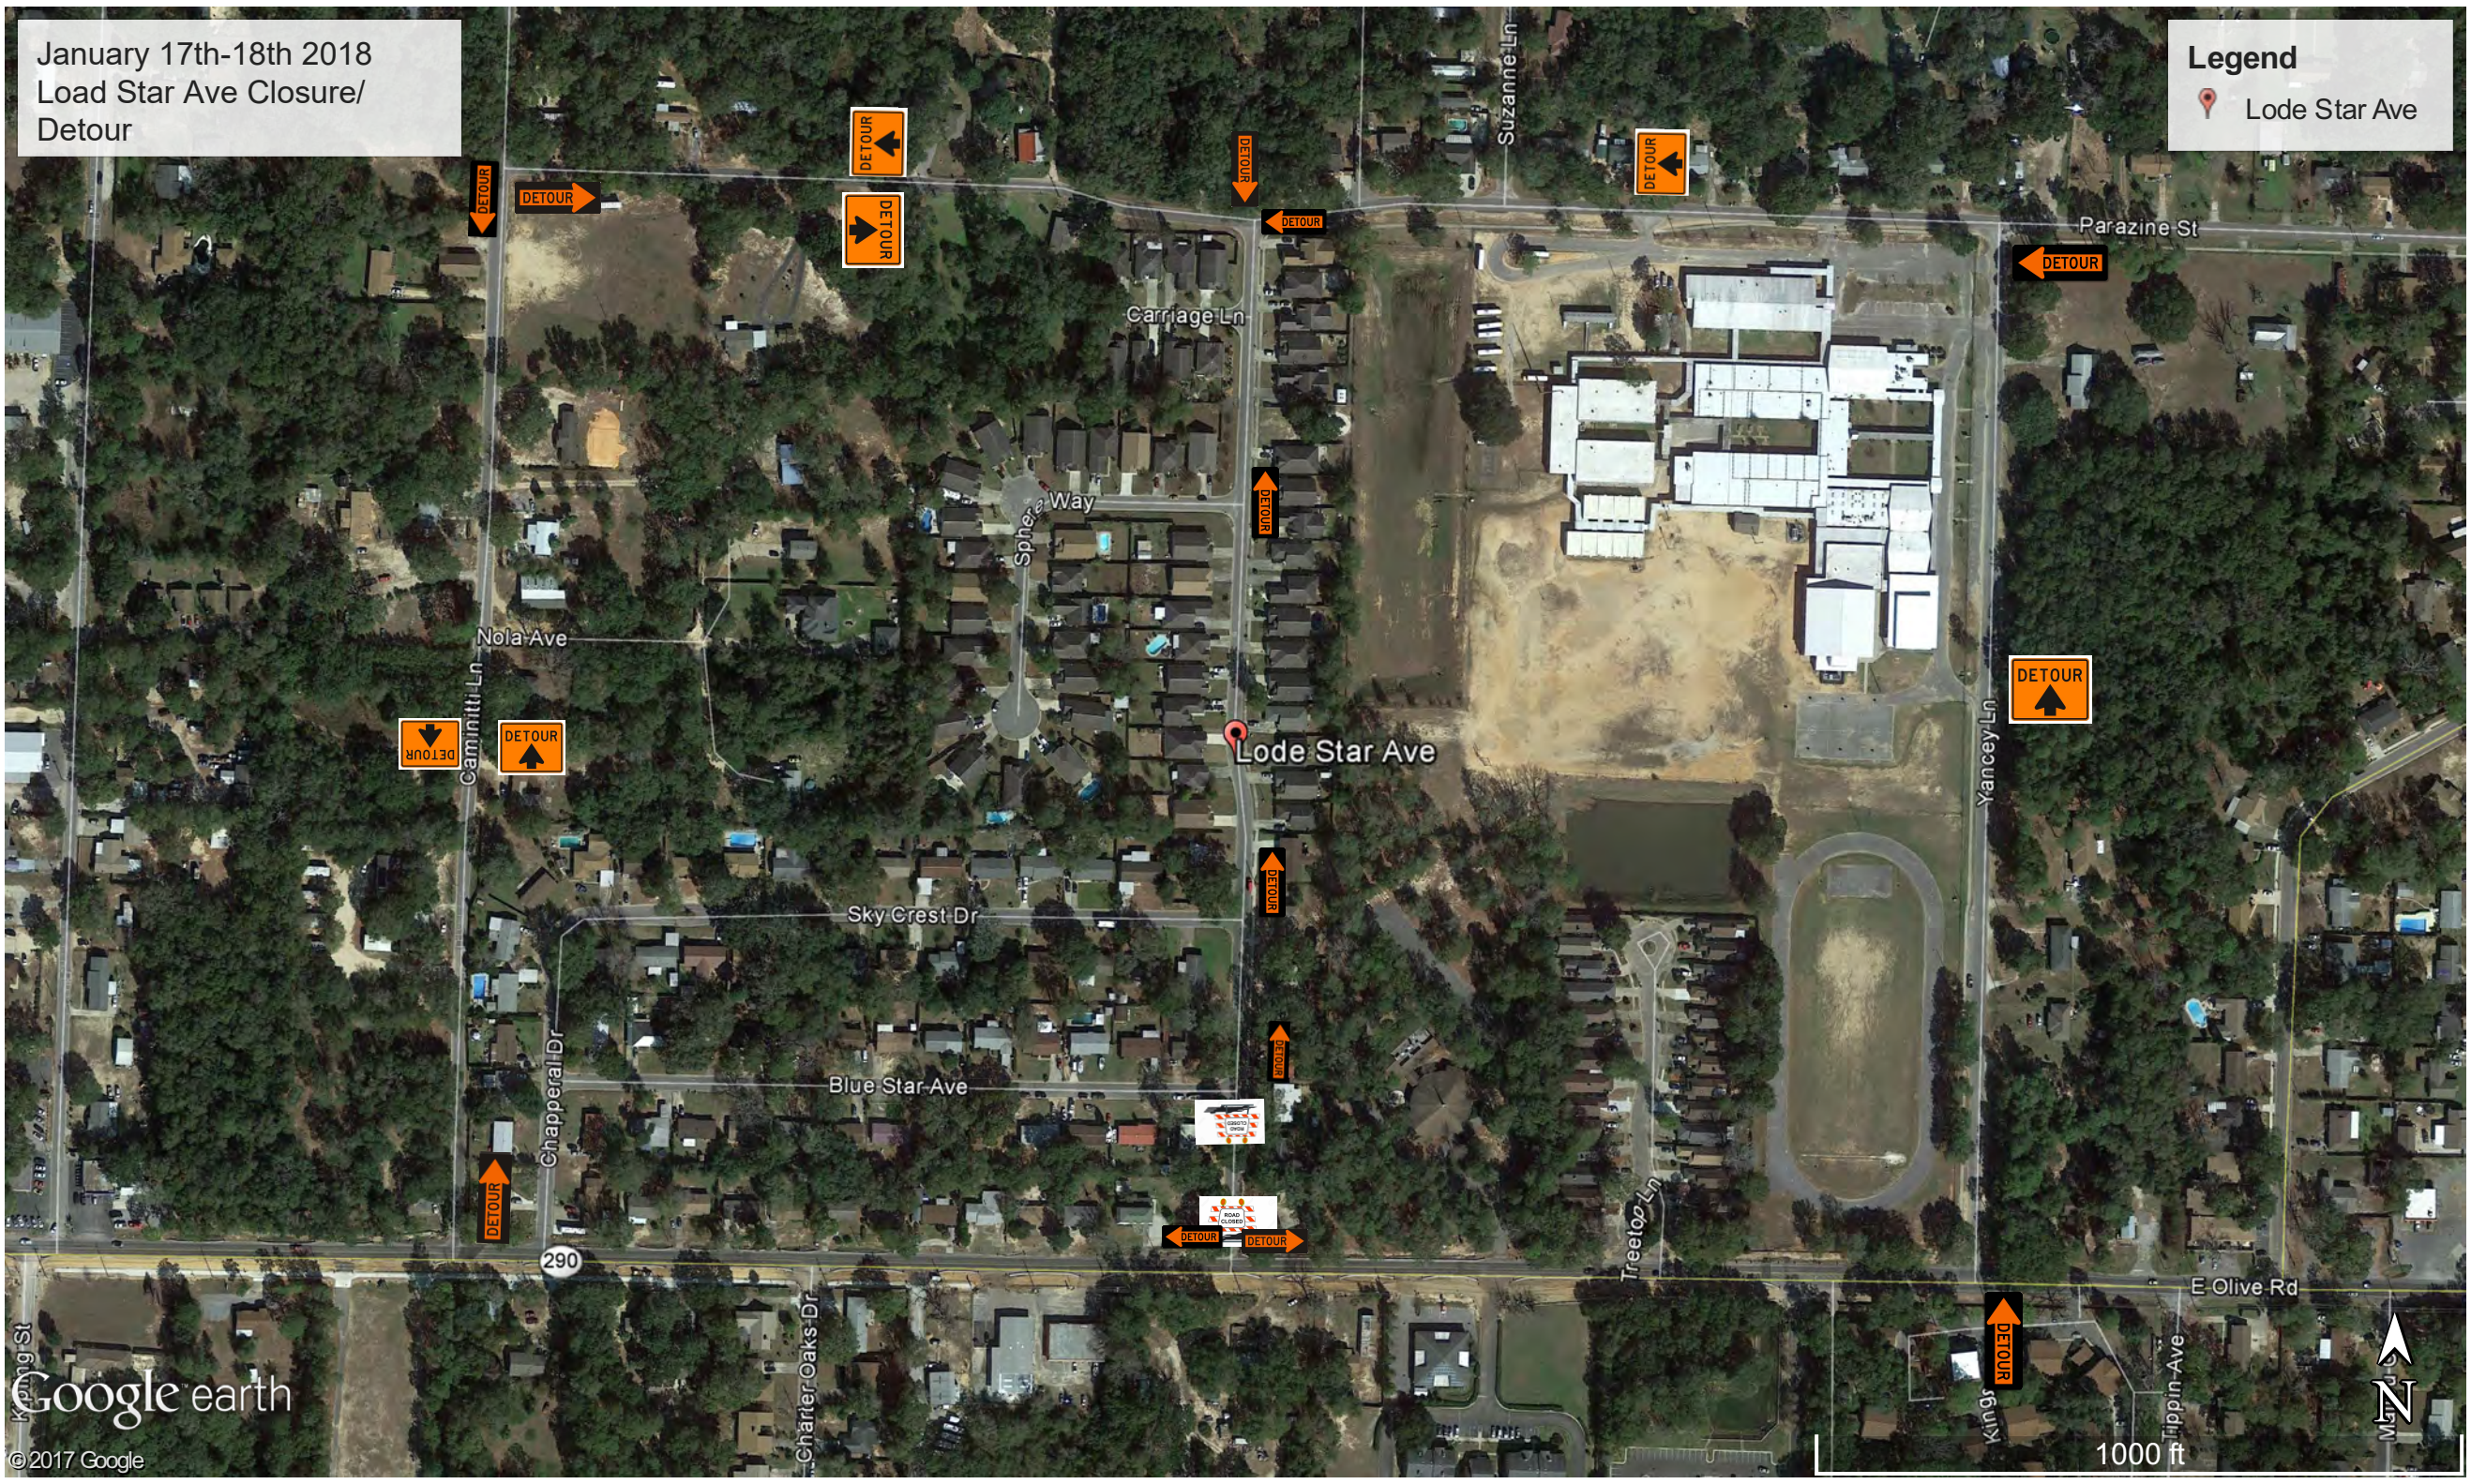

January 17th-18th 2018
Lode Star Ave Closure/
Detour

Legend
📍 Lode Star Ave

1000 ft