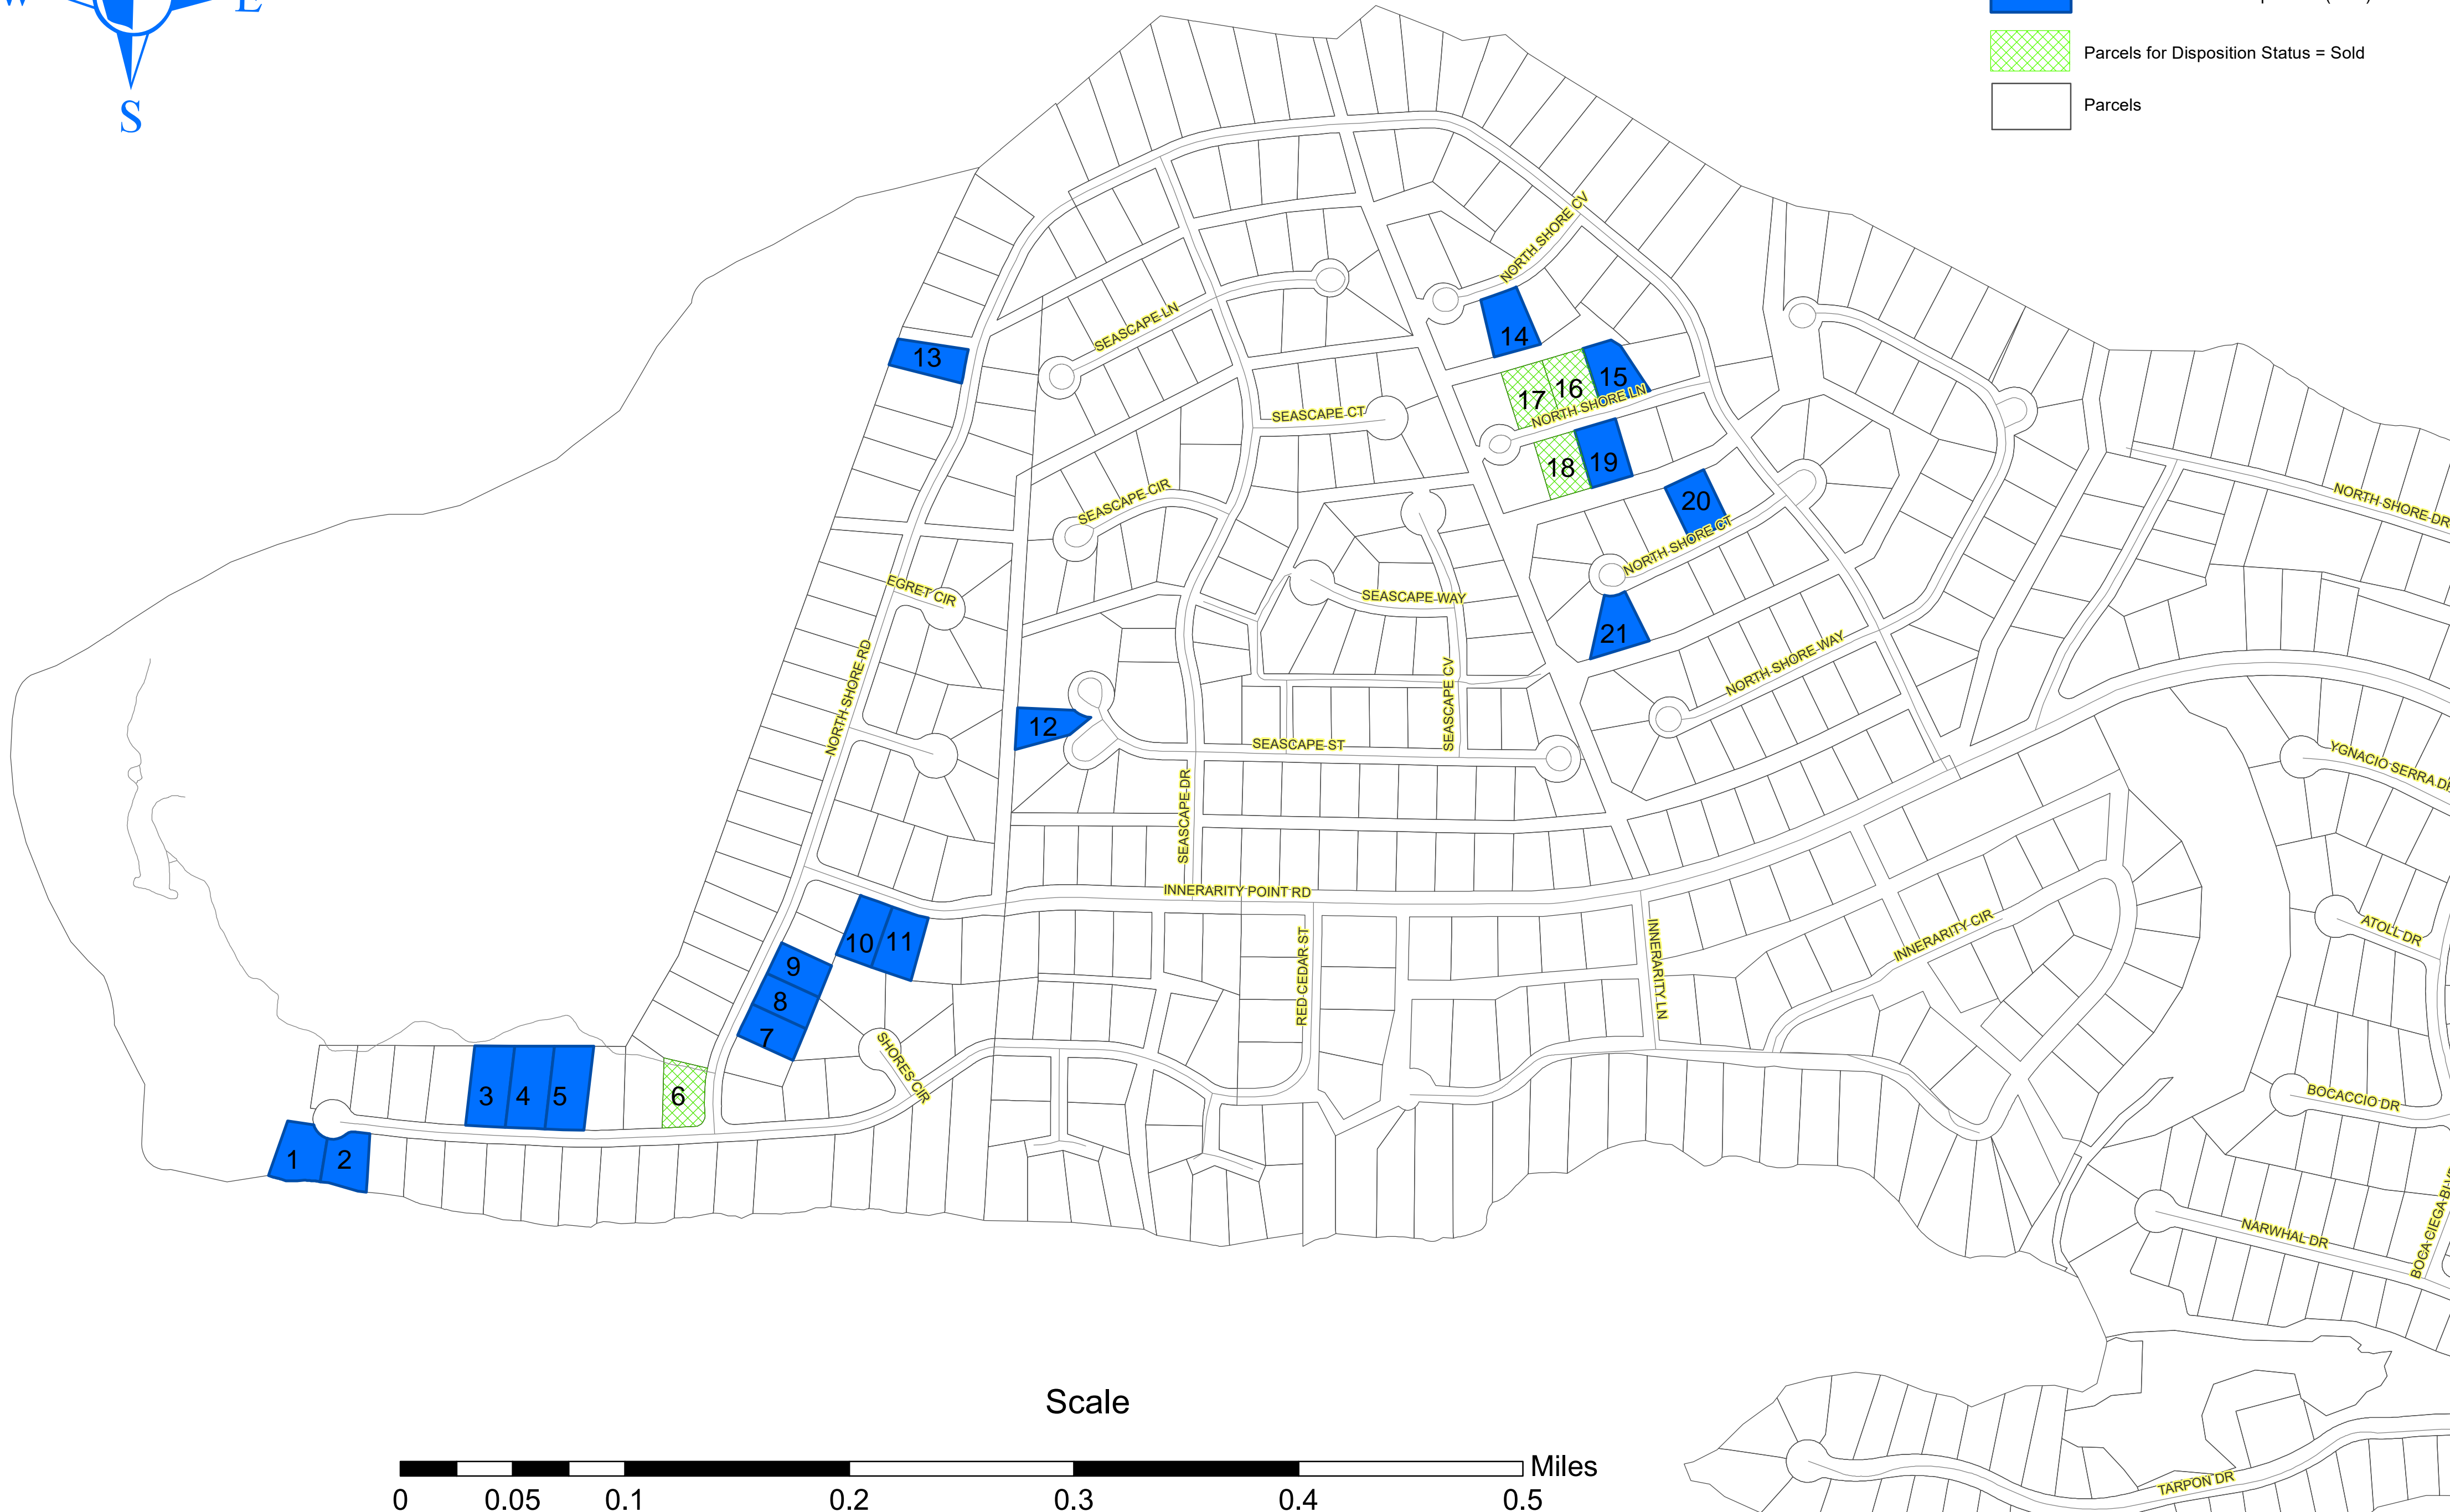

# INNERARITY ISLAND

## Legend

-  Phase I Parcels for Disposition (Sale) - 21 Initially
-  Parcels for Disposition Status = Sold
-  Parcels

### Scale

"This map/data was prepared by the Escambia County GIS Division and is provided for information purposes only. It is not to be used for development of construction plans or any type of engineering services based on the information depicted herein and is maintained for the function of this office only. It is not intended for conveyance, nor is it a survey. The data is not guaranteed accurate or suitable for any use other than that for which it was gathered."