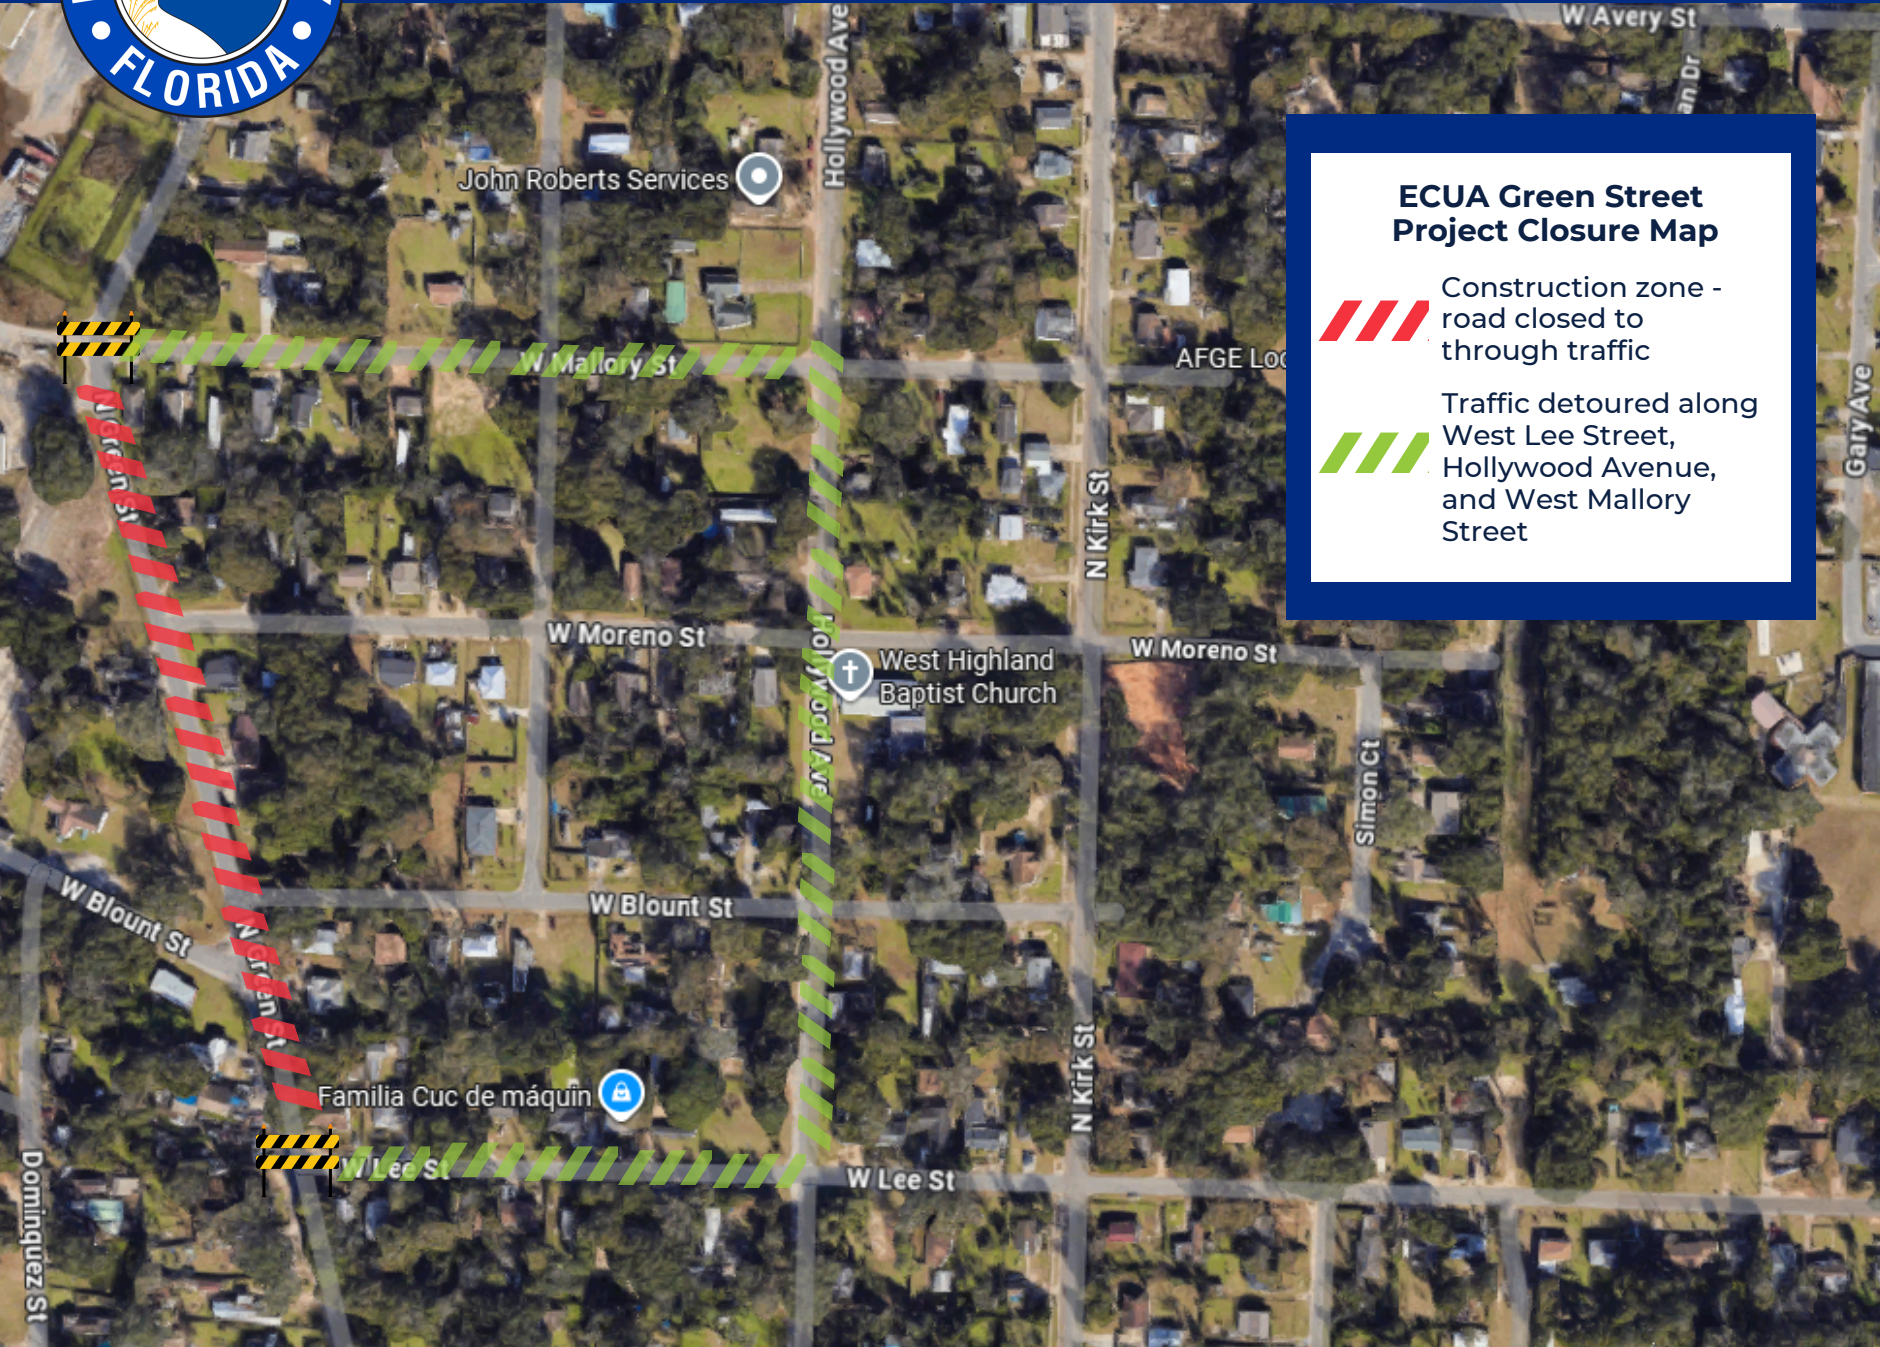

Green Street Temporary Road Closure

ECUA Green Street Project Closure Map

 Construction zone - road closed to through traffic

 Traffic detoured along West Lee Street, Hollywood Avenue, and West Mallery Street