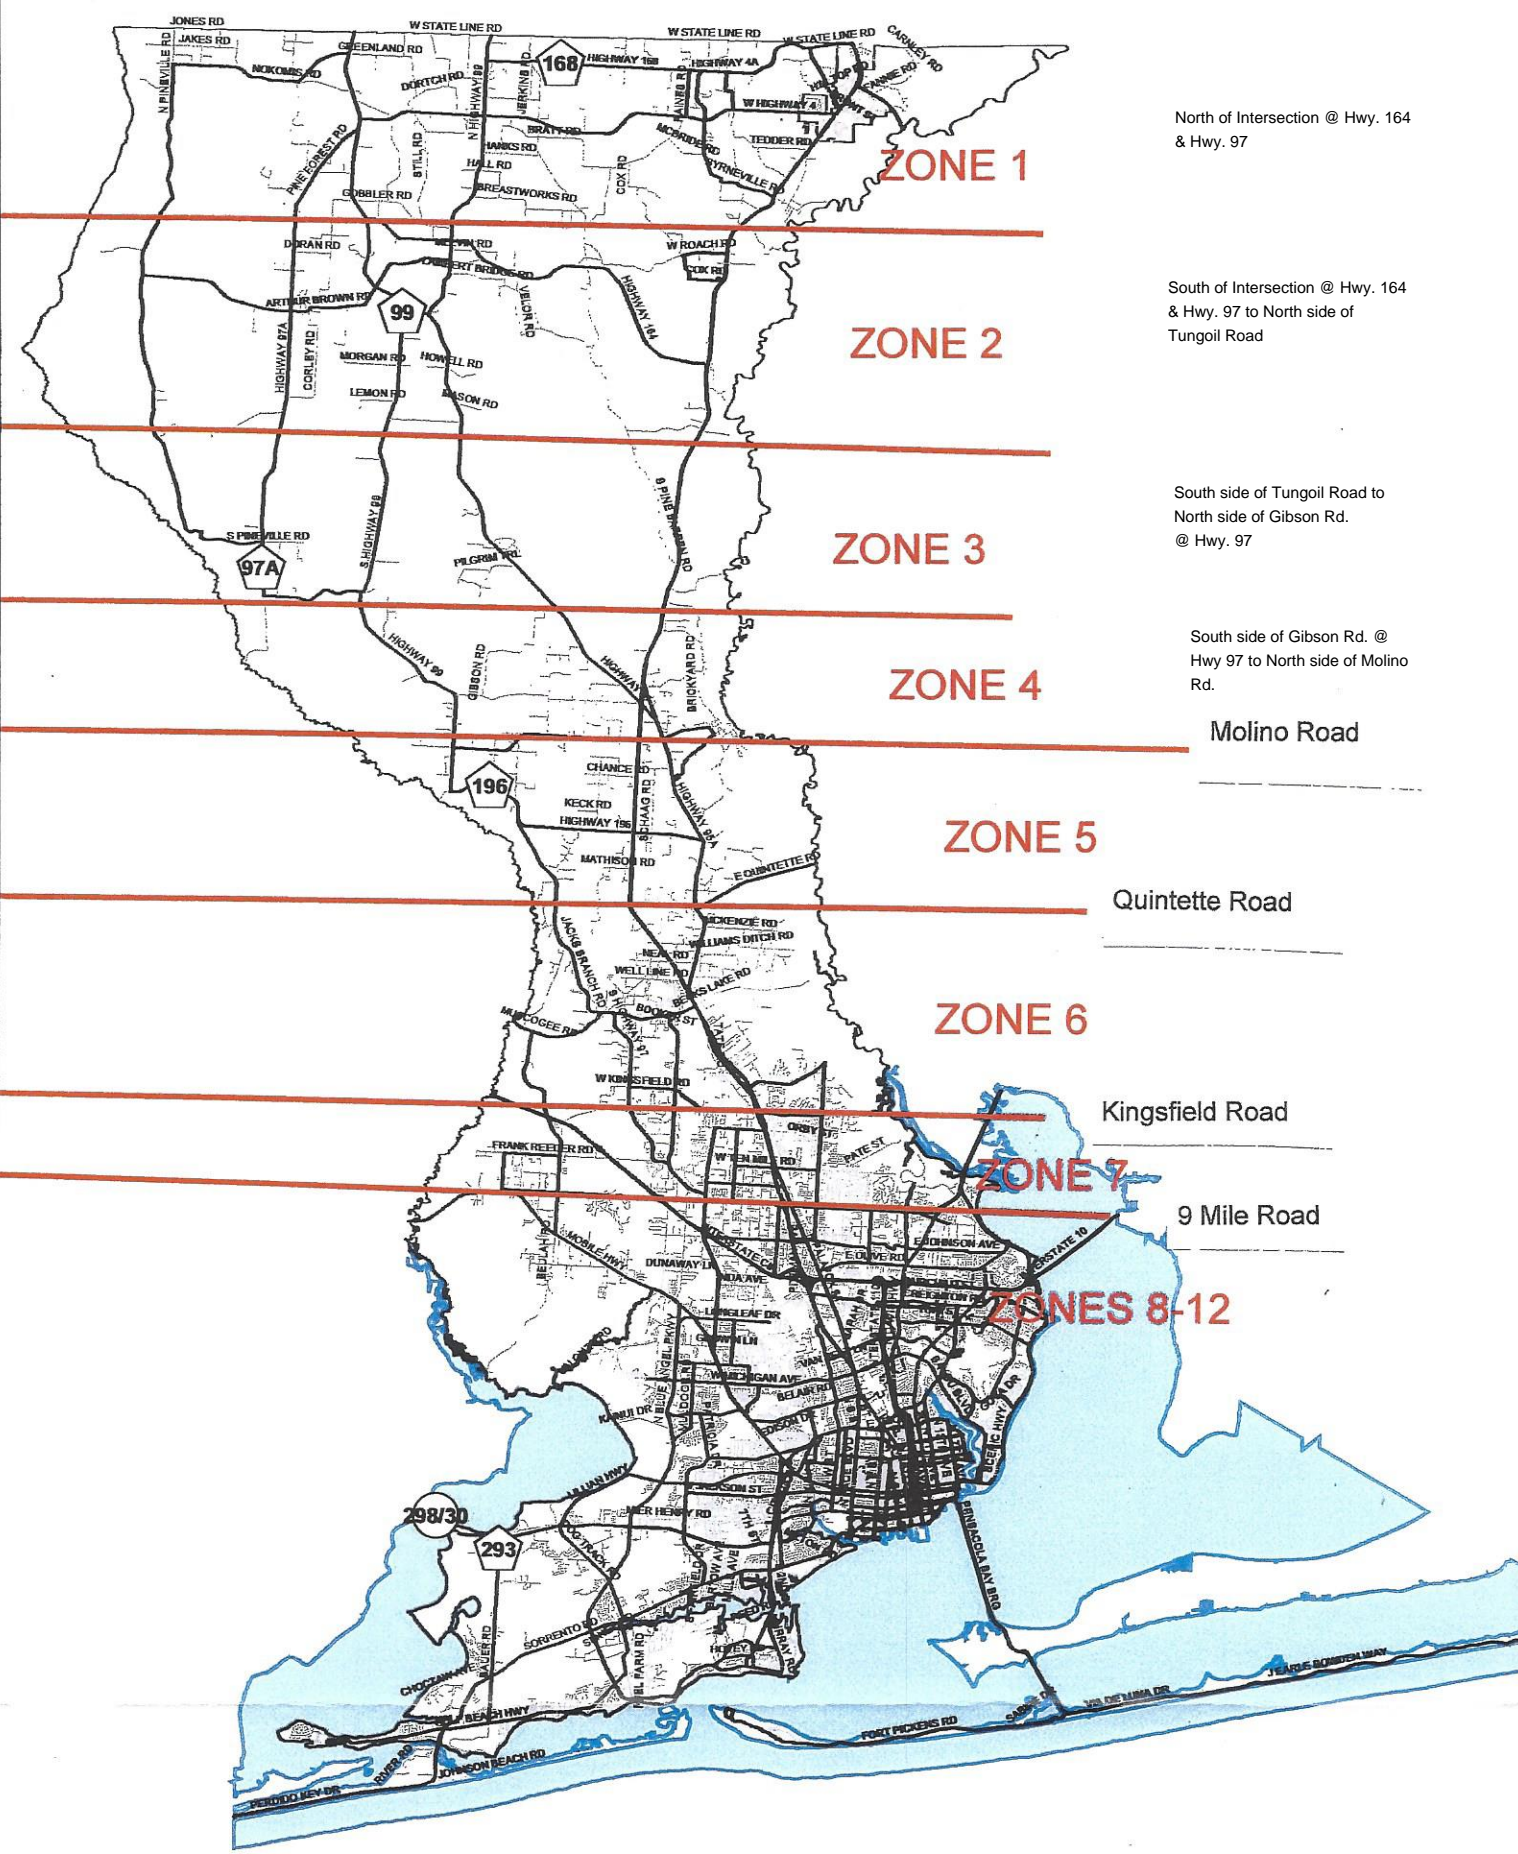

ESCAMBIA COUNTY EXTENSION DISTRICT MAP

North of Intersection @ Hwy. 164 & Hwy. 97

South of Intersection @ Hwy. 164 & Hwy. 97 to North side of Tungoil Road

South side of Tungoil Road to North side of Gibson Rd. @ Hwy. 97

South side of Gibson Rd. @ Hwy 97 to North side of Molino Rd.

Molino Road

Quintette Road

Kingsfield Road

9 Mile Road

ZONES 8-12

0 3.25 6.5 13 Miles

Source: Escambia County GIS Division "This map is provided for informational purposes only and is not to be used for the development of construction plans or any type of engineering services based on the information depicted herein. It is maintained for the function of this office only. These data are not guaranteed accurate." Created January 12, 2015.