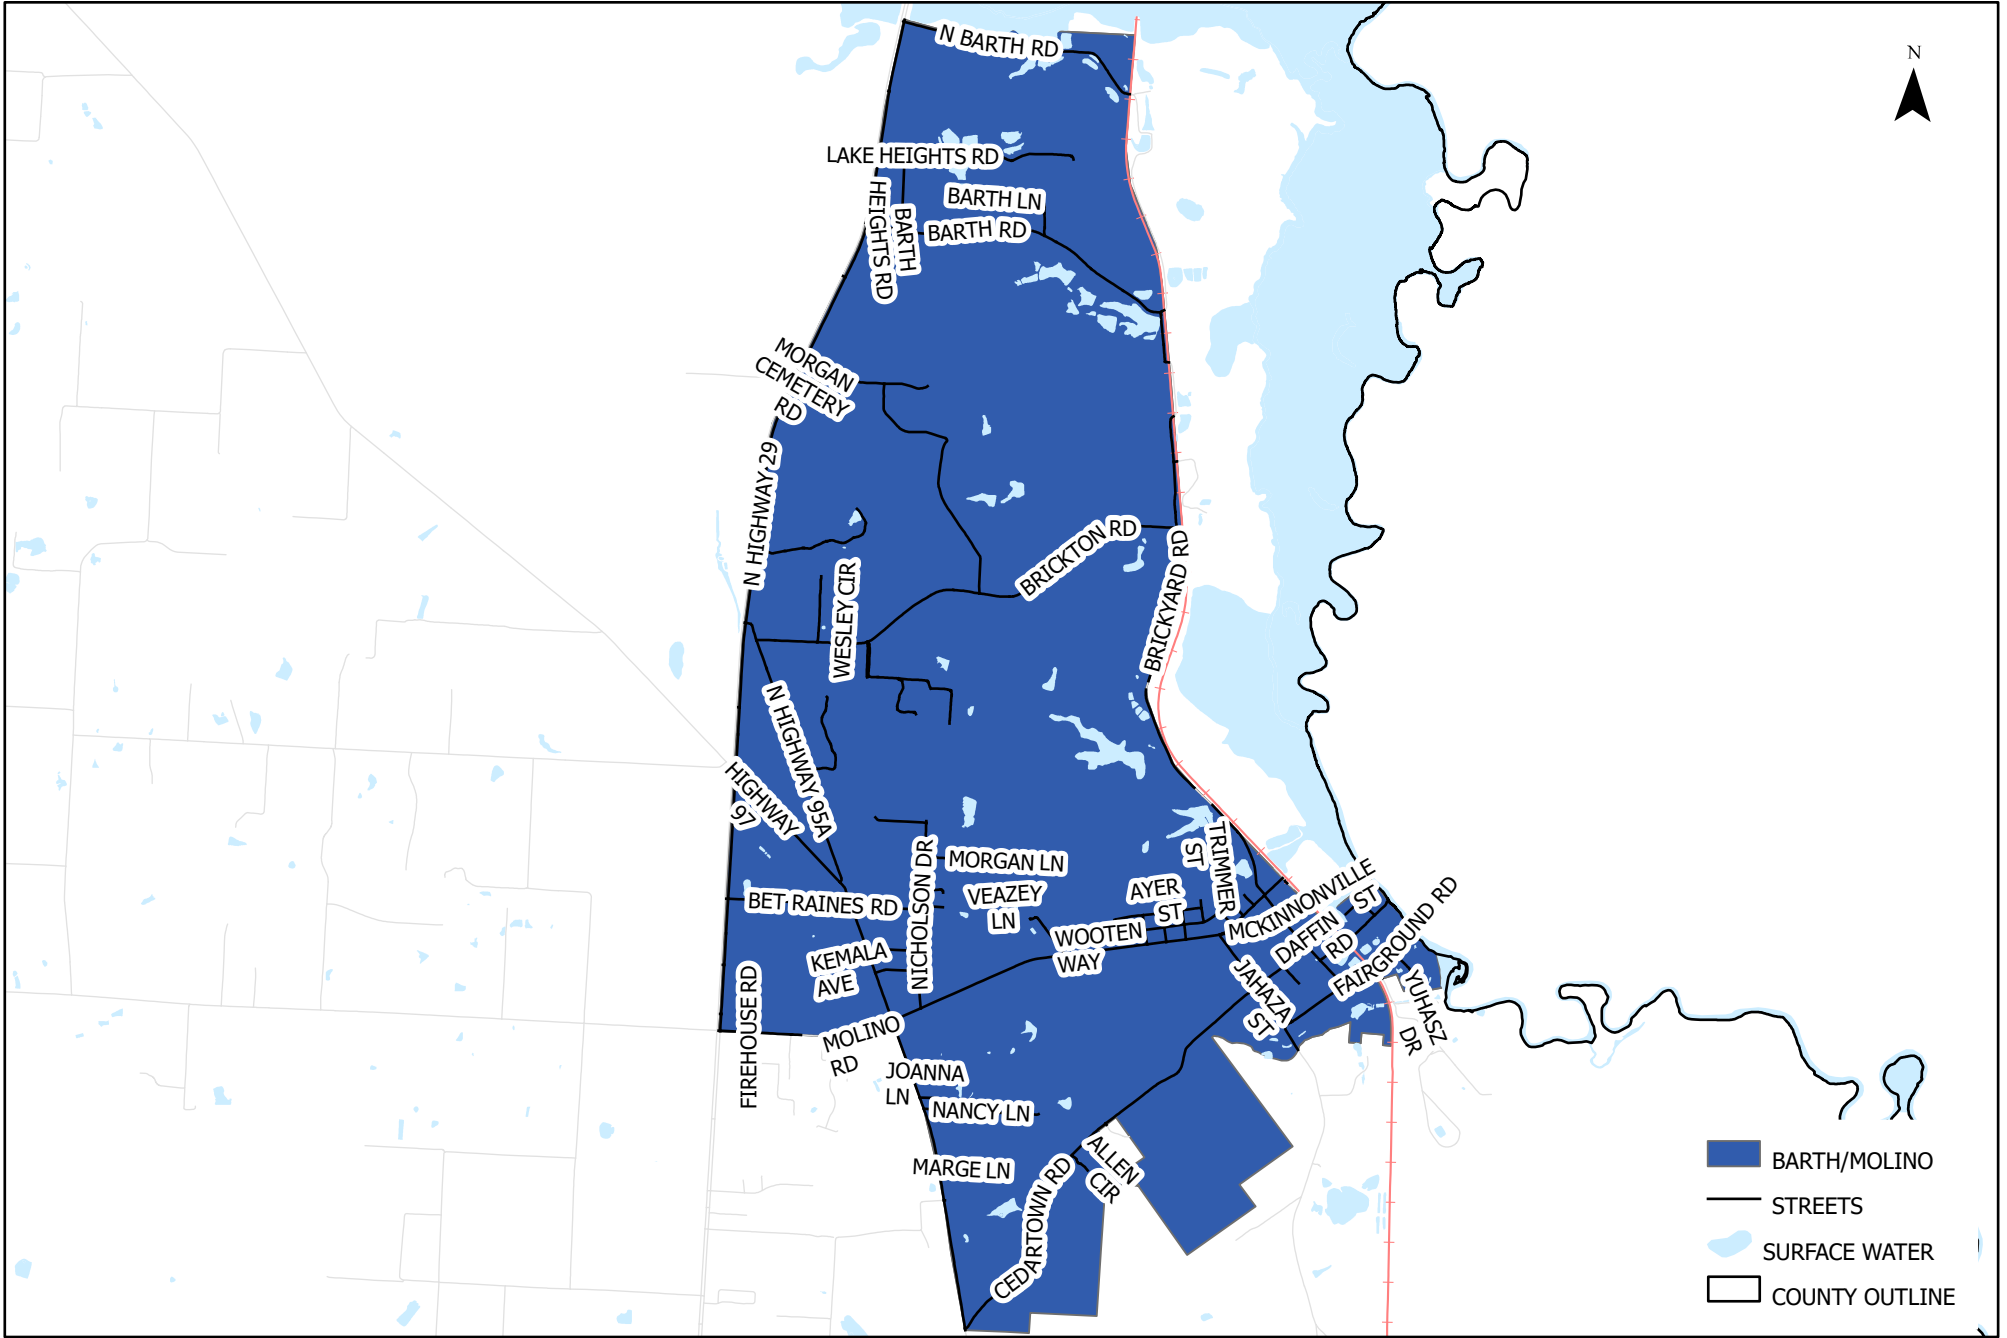

BARTH/MOLINO NEIGHBORHOOD CLEANUP

Source: Escambia County GIS Division "This map is provided for informational purposes only and is not to be used for the development of construction plans or any type of engineering services based on the on the information depicted herein. It is maintained for the function of the office only. These data are not guaranteed accurate." Created June 25, 2024.

0 1 Miles