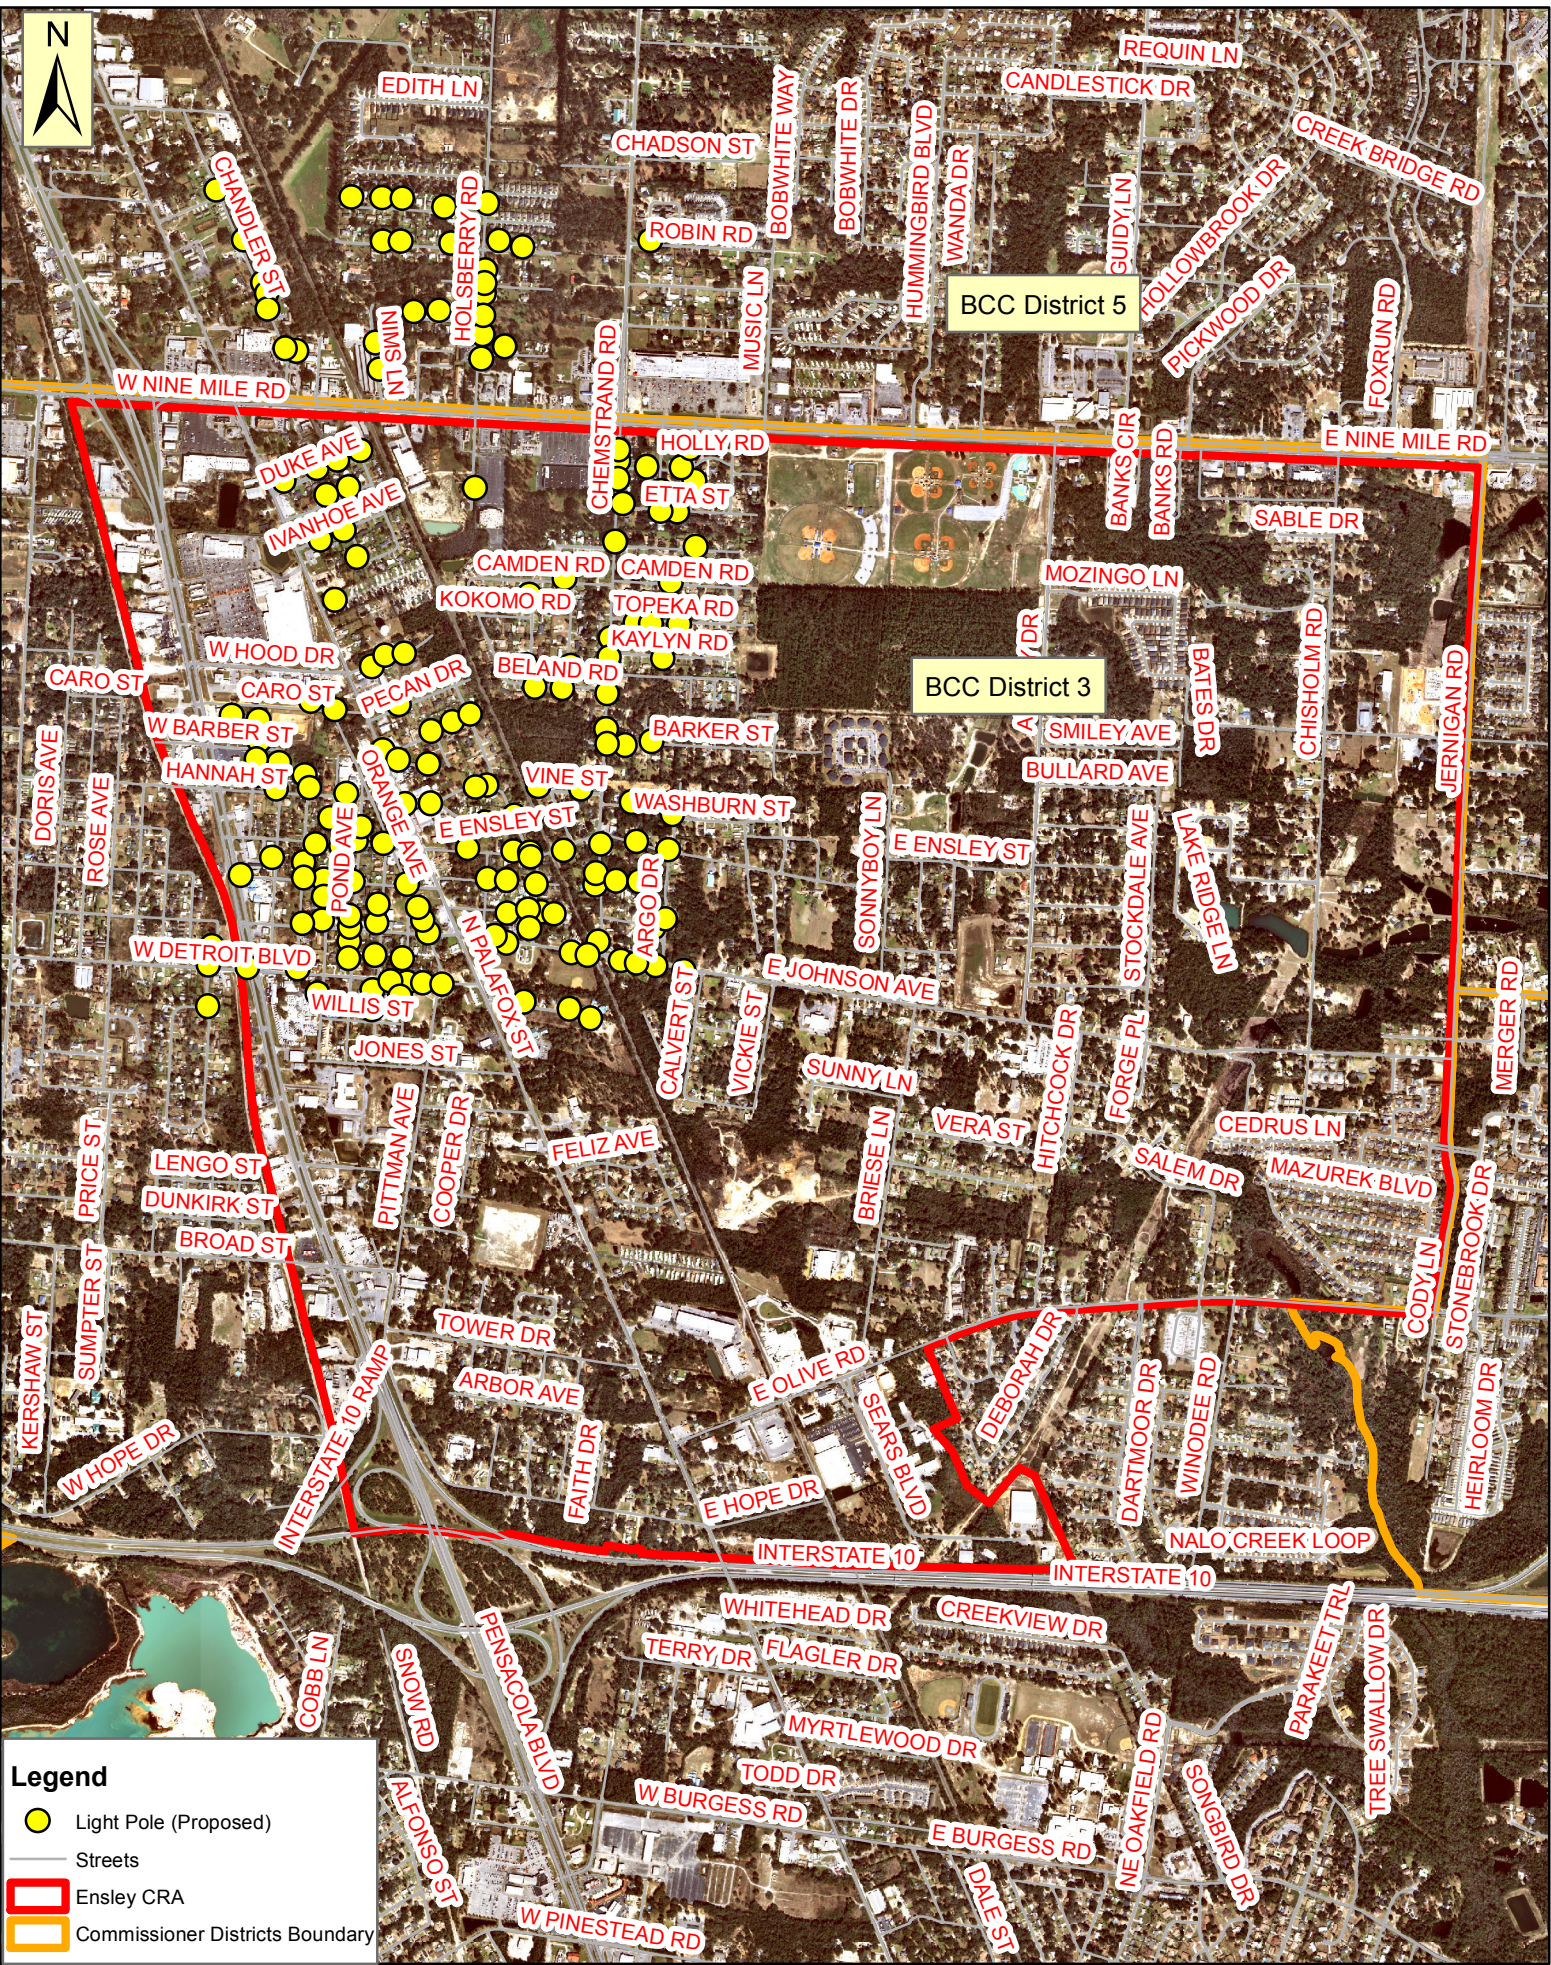

Proposed Lighting Area - ENSLEY

Legend

- Light Pole (Proposed)
- Streets
- Ensley CRA
- Commissioner Districts Boundary

Scale