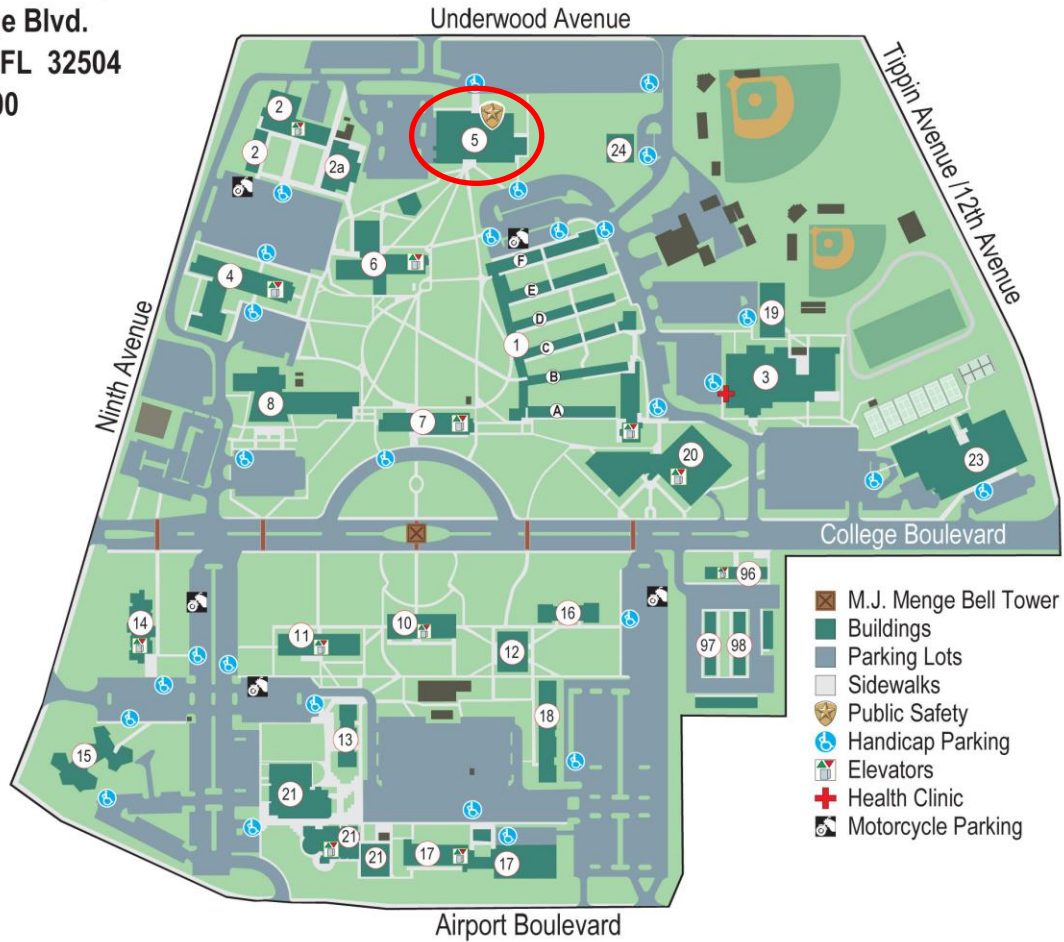

Pensacola campus

1000 College Blvd.
Pensacola, FL 32504
850-484-1000

- 1 Baars Building**
Wing A: Rooms 100–107
Wing B: Rooms 111–119
Wing C: Rooms 120–125
Wing D: Rooms 131–137
Wing E: Rooms 140–149
Wing F: Rooms 41–45
Mathematics Department: Room 40
1st Floor: L.I.F.E. Center, Room 108
2nd Floor: Adult Basic Education
- 2 Registration Center**
New Student Information Center
- 2a Hagler Auditorium**
- 3 Lou Ross Center**
Hartsell Arena
Swimming Pool
- 4 Allen Liberal Arts Building**
- 5 Student Center**
Culinary Dining Room
Career Connection
Public Safety
Campus Bookstore
Student Job Services

- 6 Student Affairs**
- 7 Barfield Administration Building**
- 8 The Ashmore Fine Arts Center**
Auditorium
- 10 Business Building**
- 11 Raymond B. & Leila Hobbs Center**
for Teaching Excellence and
Collegiate High School
- 12 Cosmetology**
- 13 Information Technology Services**
- 14 William D. & Mary Ellen Spears**
Behavioral Sciences Building
- 15 Anna Lamar Switzer Center for Visual Arts**
- 16 Management Information Systems**
- 17 Baroco Center for Science**
& **Advanced Technology (East)**
Pensacola State College Foundation
Computer Science Department
Biological Sciences Department
Division of Technology & Professional Studies

- 18 Mechanical Technology Lab**
- 19 Gymnasium**
- 20 Edward M. Chadbourne Library**
Distance Learning
Coffee Shop
- 21 Baroco Center for Science**
and **Advanced Technology (West)**
Academic Computing Center
Planetarium
- 23 Kugelman Center for Telecommunications**
WSRE-TV
Jean & Paul Amos Performance Studio
- 24 Childcare Center**
- 96 College Center**
Continuing Education
Staff & Program Development
- 97 Physical Sciences Building**
- 98 PACE Center for Girls**

★ **Garrett T. Wiggins Student Complex** consists of Buildings 2, 5 and 6.