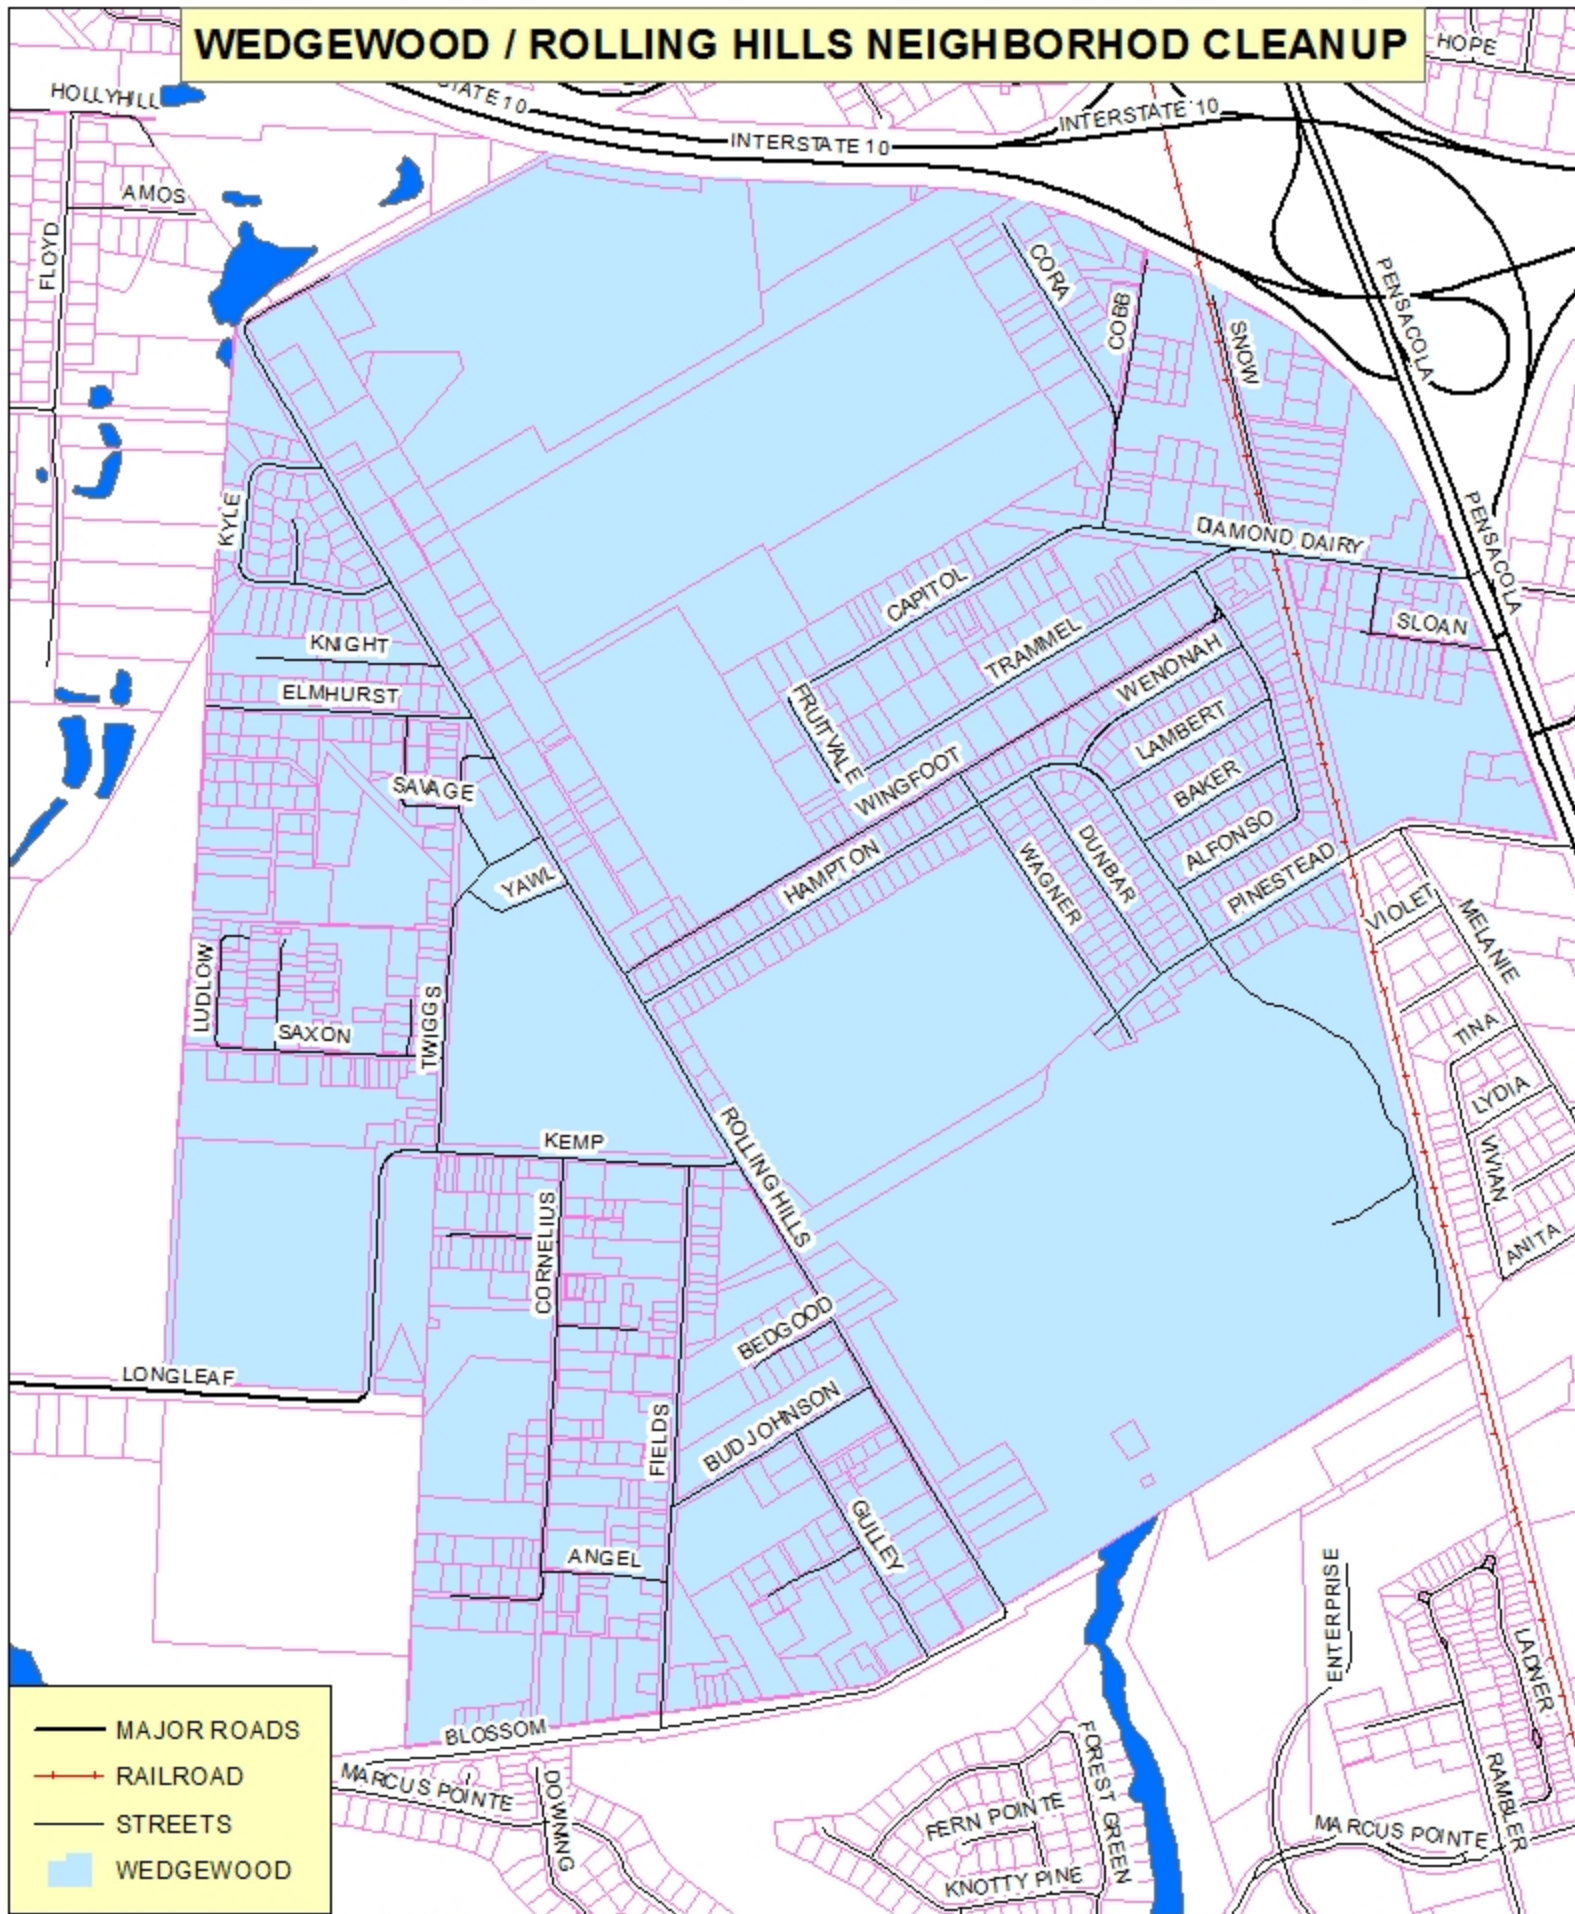

WEDGEWOOD / ROLLING HILLS NEIGHBORHOOD CLEANUP

This map/data was prepared by the Escambia County/CRA and is provided for information purposes only. It is not to be used for development of construction plans or any type of engineering services based on the information depicted herein and is maintained for the function of this office only. It is not intended for conveyance, nor is it a survey. The data is not guaranteed accurate or suitable for any use other than that for which it was gathered.
3/8/2017