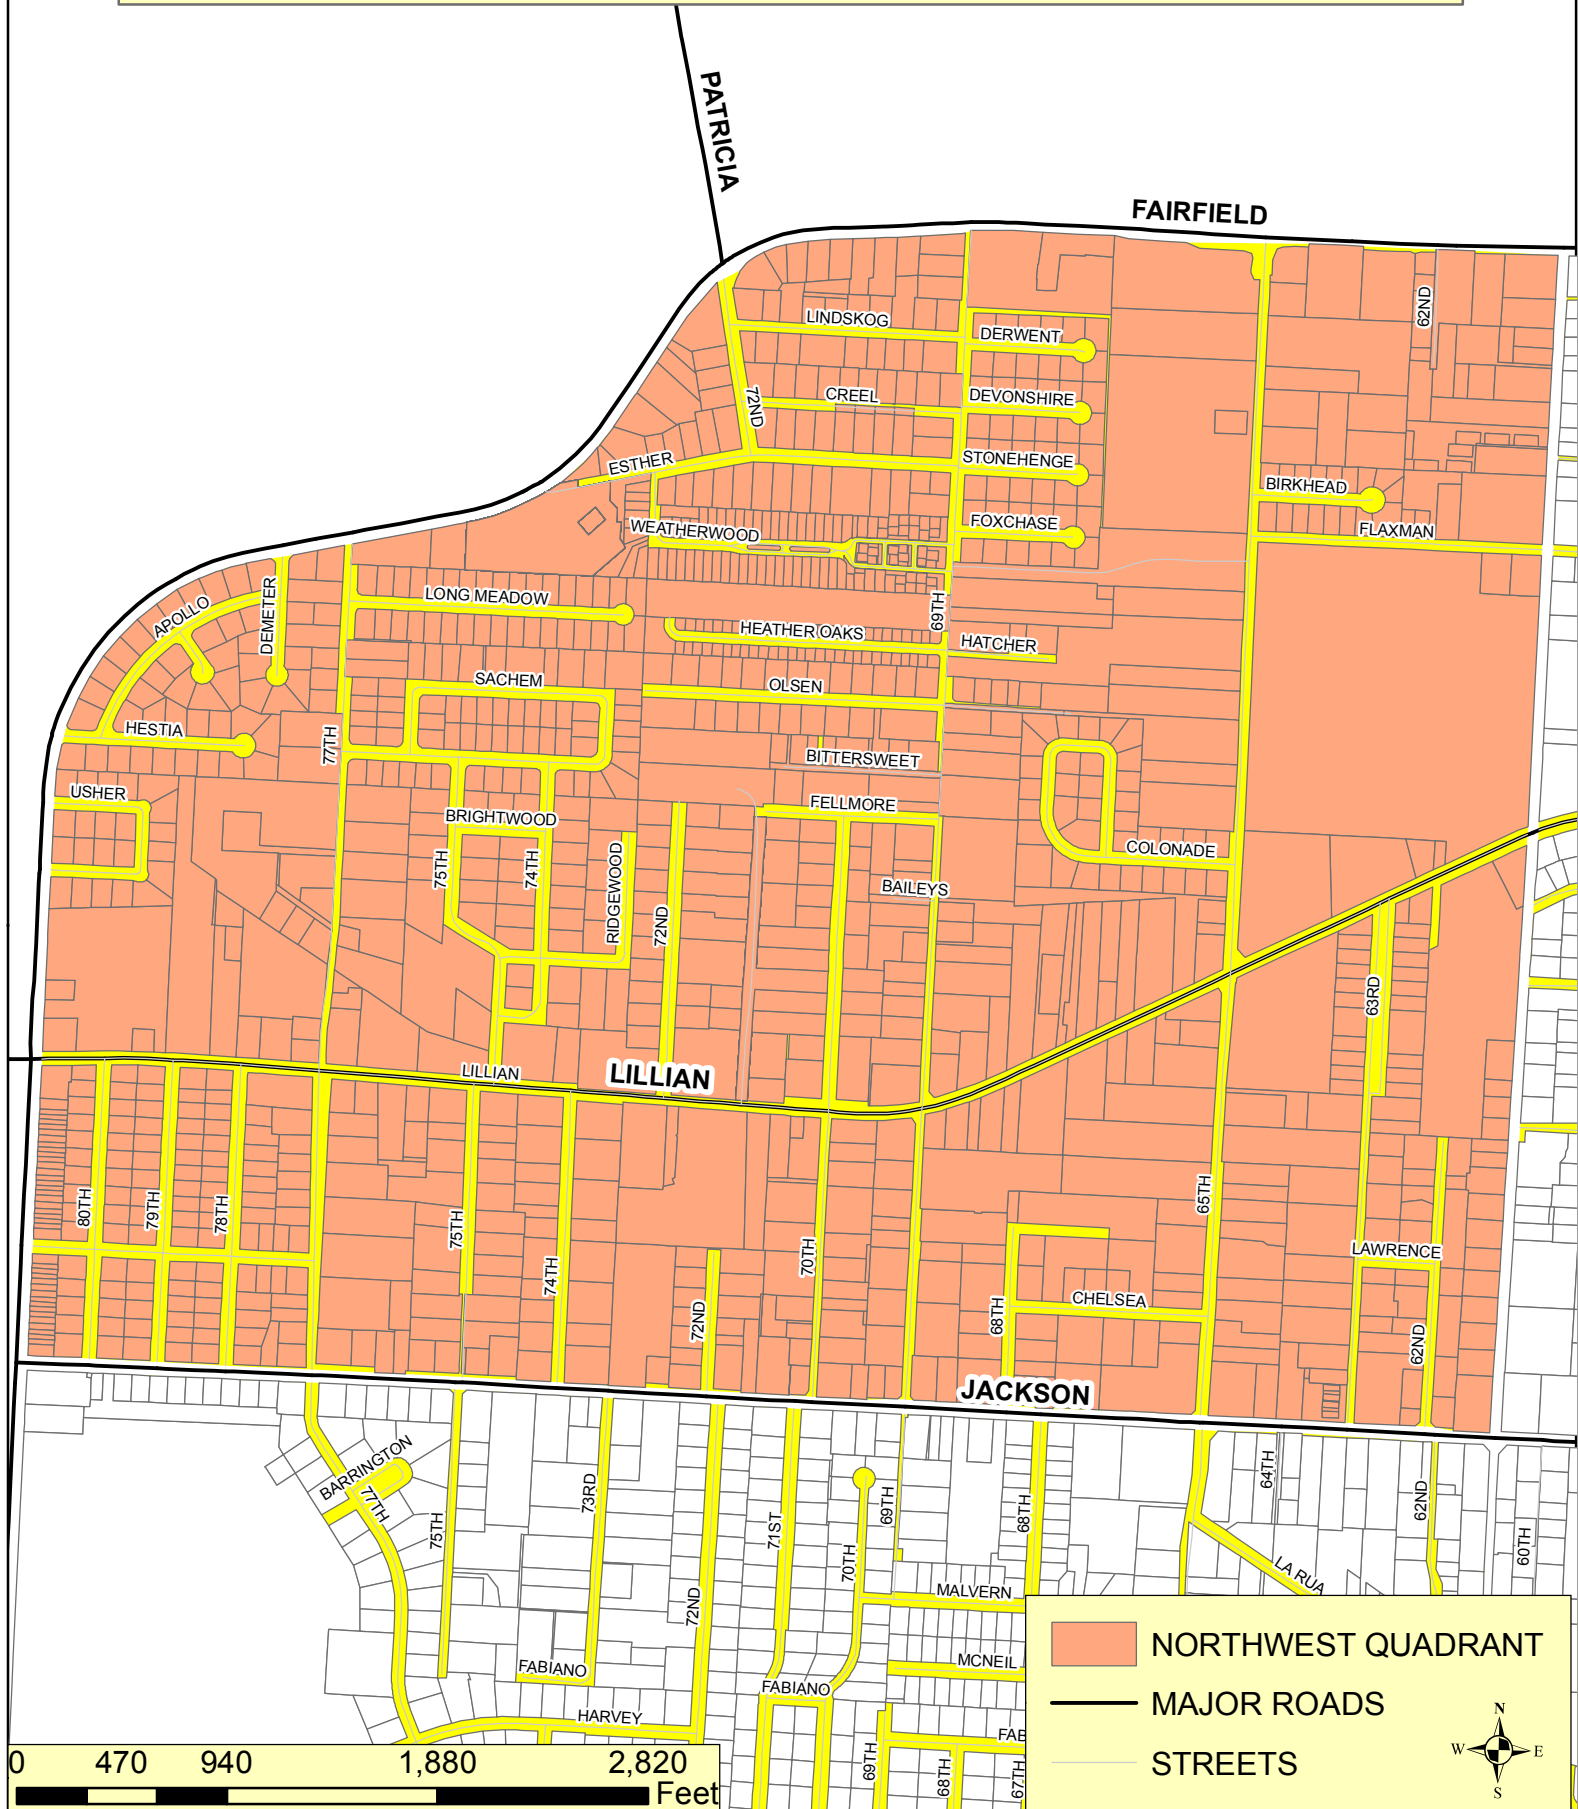

Myrtle Grove (Northwest) Neighborhood Clean-up

This map/data was prepared by the Escambia County CRA and is provided for information purposes only. It is not to be used for development of construction plans or any type of engineering services based on the information depicted herein and is maintained for the function of this office only. It is not intended for conveyance, nor is it a survey. The data is not guaranteed accurate or suitable for any use other than that for which it was gathered." 11/4/2016